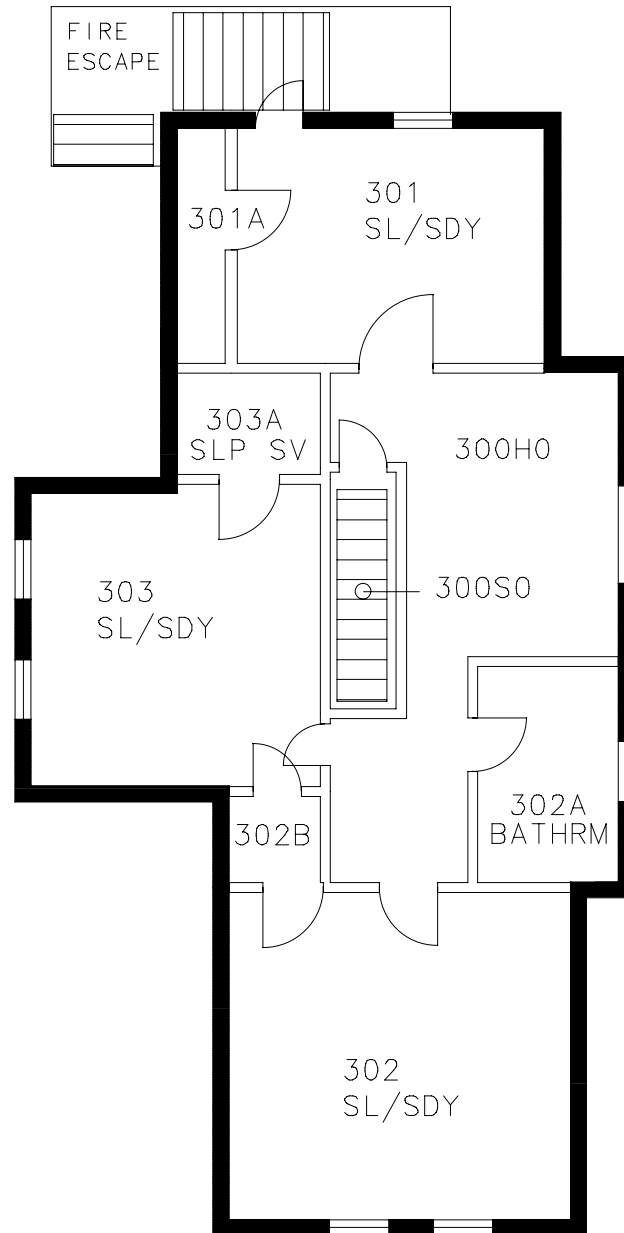

M087 12 DEARBORN ROAD
 FIRST FLOOR
 TUFTS UNIVERSITY
 GROSS AREA = 1,308 SQ.FT.

FIRE ESCAPE

M087 12 DEARBORN ROAD
SECOND FLOOR
TUFTS UNIVERSITY
GROSS AREA = 1,322 SQ.FT.

M087 12 DEARBORN ROAD
THIRD FLOOR
TUFTS UNIVERSITY
GROSS AREA = 908 SQ.FT.