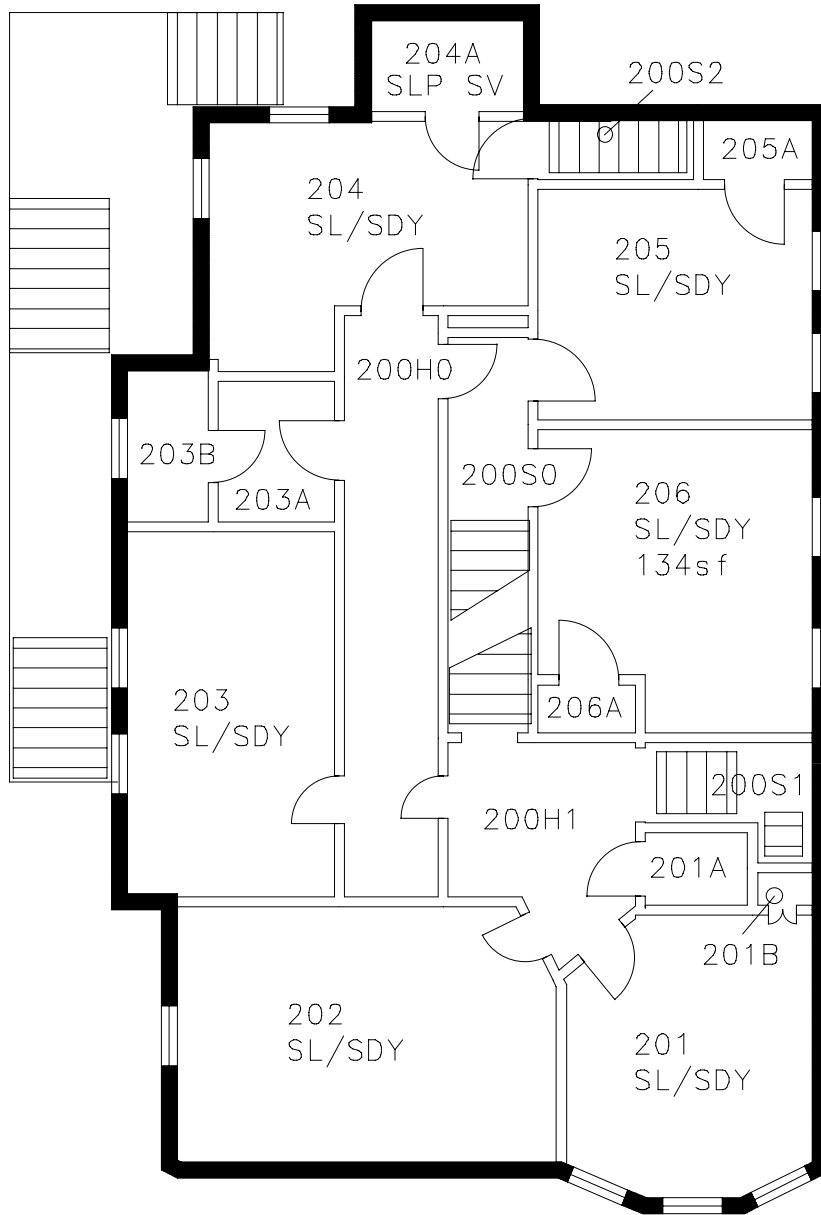

M087 12 DEARBORN ROAD
 FIRST FLOOR
 TUFTS UNIVERSITY
 GROSS AREA = 1,308 SQ.FT.

FIRE ESCAPE

M087 12 DEARBORN ROAD
SECOND FLOOR
TUFTS UNIVERSITY
GROSS AREA = 1,322 SQ.FT.

M087 12 DEARBORN ROAD
THIRD FLOOR
TUFTS UNIVERSITY
GROSS AREA = 908 SQ.FT.