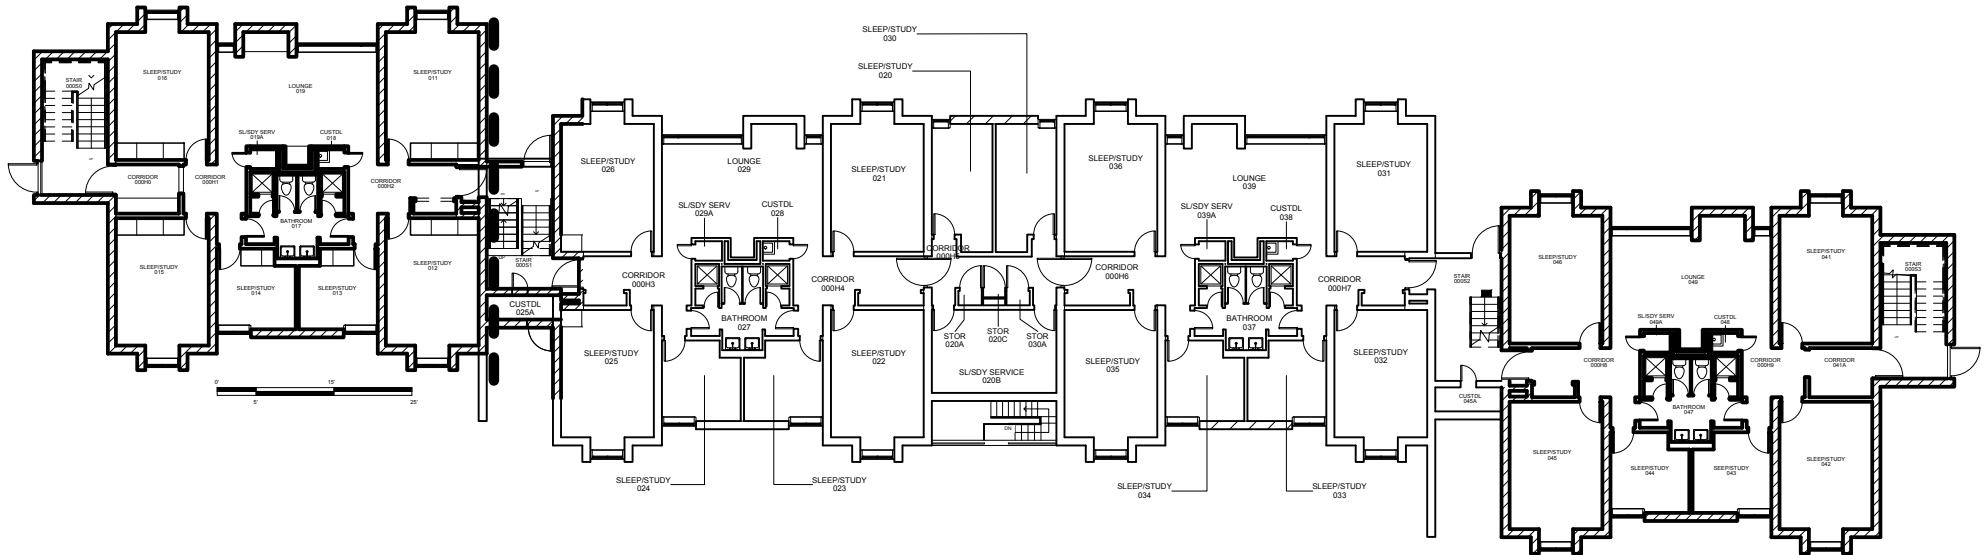

Building Number:	M055
Building Name:	Wren Hall
GSF:	9,453 sf
Floor:	Level 1
Date:	11/10/2015

Building Number:	M055
Building Name:	Wren Hall
GSF:	9,397 sf
Floor:	Level 2
Date:	11/10/2015

Building Number:	M055
Building Name:	Wren Hall
GSF:	9,356
Floor:	Level 3
Date:	11/10/2015

Building Number:	M055
Building Name:	Wren Hall
GSF:	9,355
Floor:	Level 4
Date:	11/10/2015

Building Number: M055  
 Building Name: Wren Hall  
 GSF: 9,355 sf  
 Floor: Level 5  
 Date: 11/10/2015

Building Number:	M055
Building Name:	Wren Hall
GSF:	9,508 sf
Floor:	Ground
Date:	11/10/2015