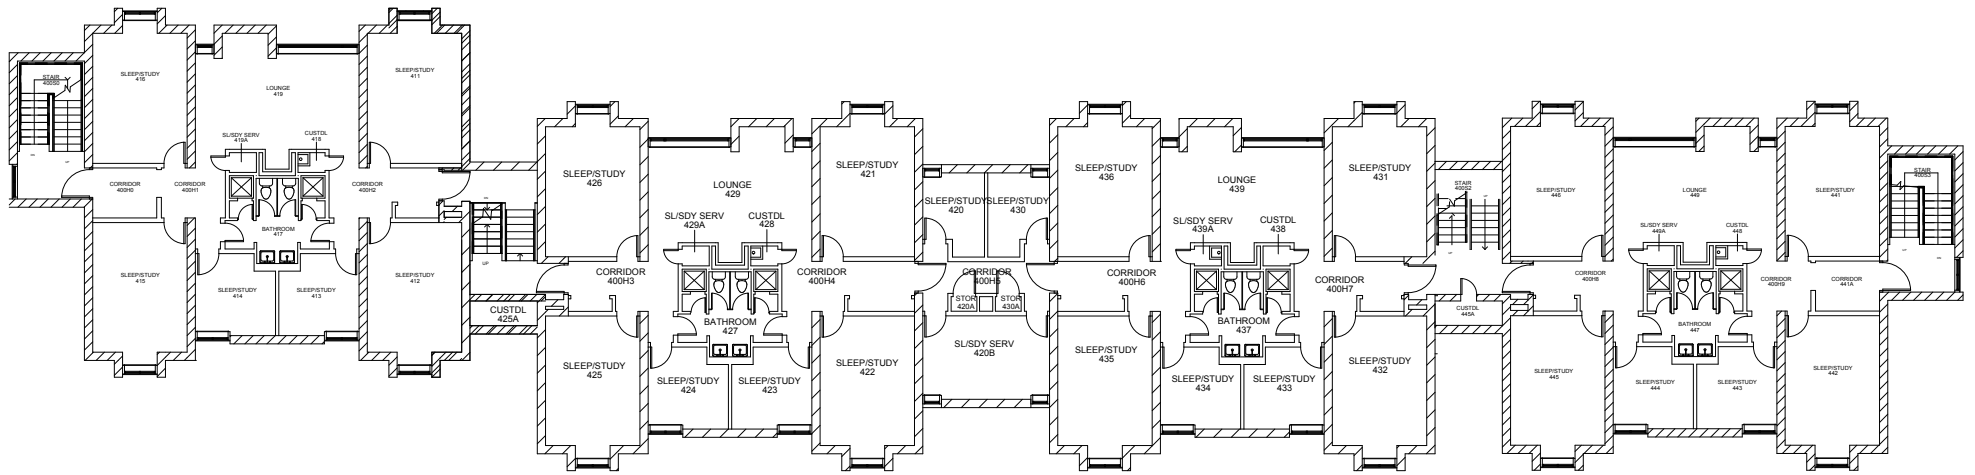

Building Number:	M055
Building Name:	Wren Hall
GSF:	9,453 sf
Floor:	Level 1
Date:	11/10/2015

Building Number:	M055
Building Name:	Wren Hall
GSF:	9,397 sf
Floor:	Level 2
Date:	11/10/2015

Building Number:	M055
Building Name:	Wren Hall
GSF:	9,356
Floor:	Level 3
Date:	11/10/2015

Building Number:	M055
Building Name:	Wren Hall
GSF:	9,355
Floor:	Level 4
Date:	11/10/2015

Building Number: M055  
 Building Name: Wren Hall  
 GSF: 9,355 sf  
 Floor: Level 5  
 Date: 11/10/2015

Building Number:	M055
Building Name:	Wren Hall
GSF:	9,508 sf
Floor:	Ground
Date:	11/10/2015