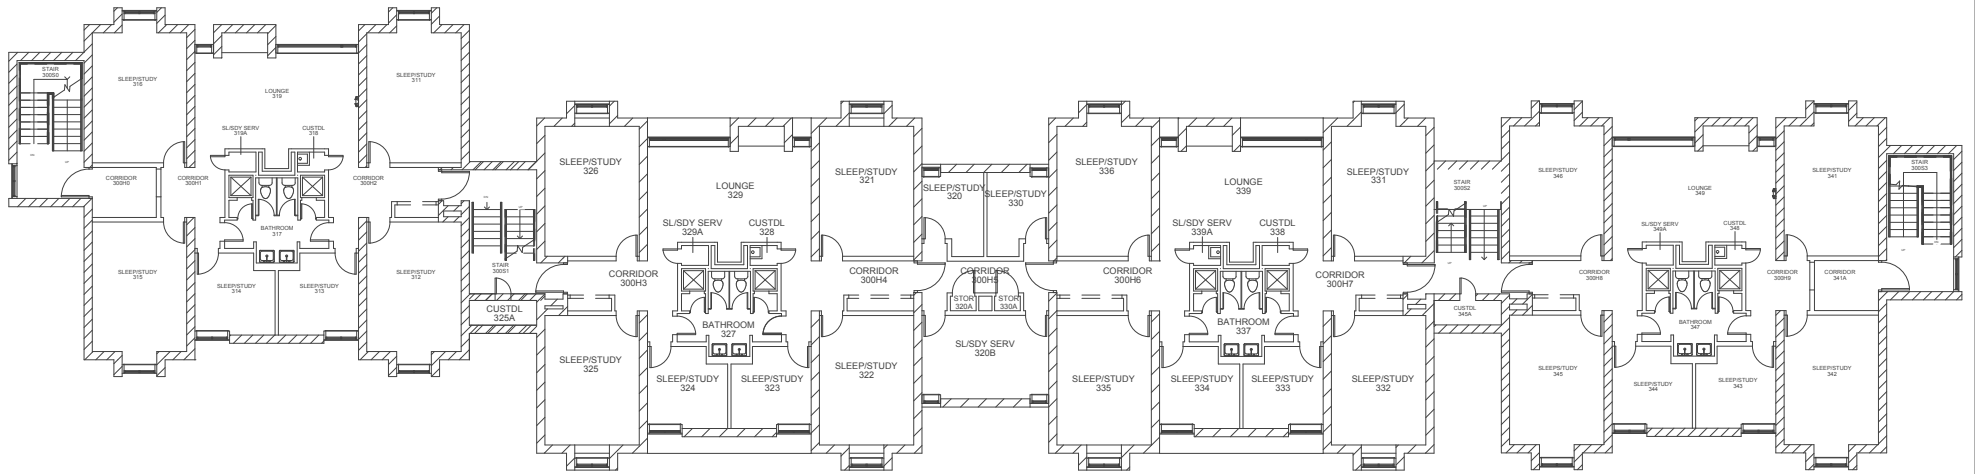

Building Number:	M055
Building Name:	Wren Hall
GSF:	9,453 sf
Floor:	Level 1
Date:	11/10/2015

Building Number:	M055
Building Name:	Wren Hall
GSF:	9,397 sf
Floor:	Level 2
Date:	11/10/2015

Building Number:	M055
Building Name:	Wren Hall
GSF:	9,356
Floor:	Level 3
Date:	11/10/2015

Building Number:	M055
Building Name:	Wren Hall
GSF:	9,355
Floor:	Level 4
Date:	11/10/2015

Building Number: M055  
 Building Name: Wren Hall  
 GSF: 9,355 sf  
 Floor: Level 5  
 Date: 11/10/2015

Building Number:	M055
Building Name:	Wren Hall
GSF:	9,508 sf
Floor:	Ground
Date:	11/10/2015