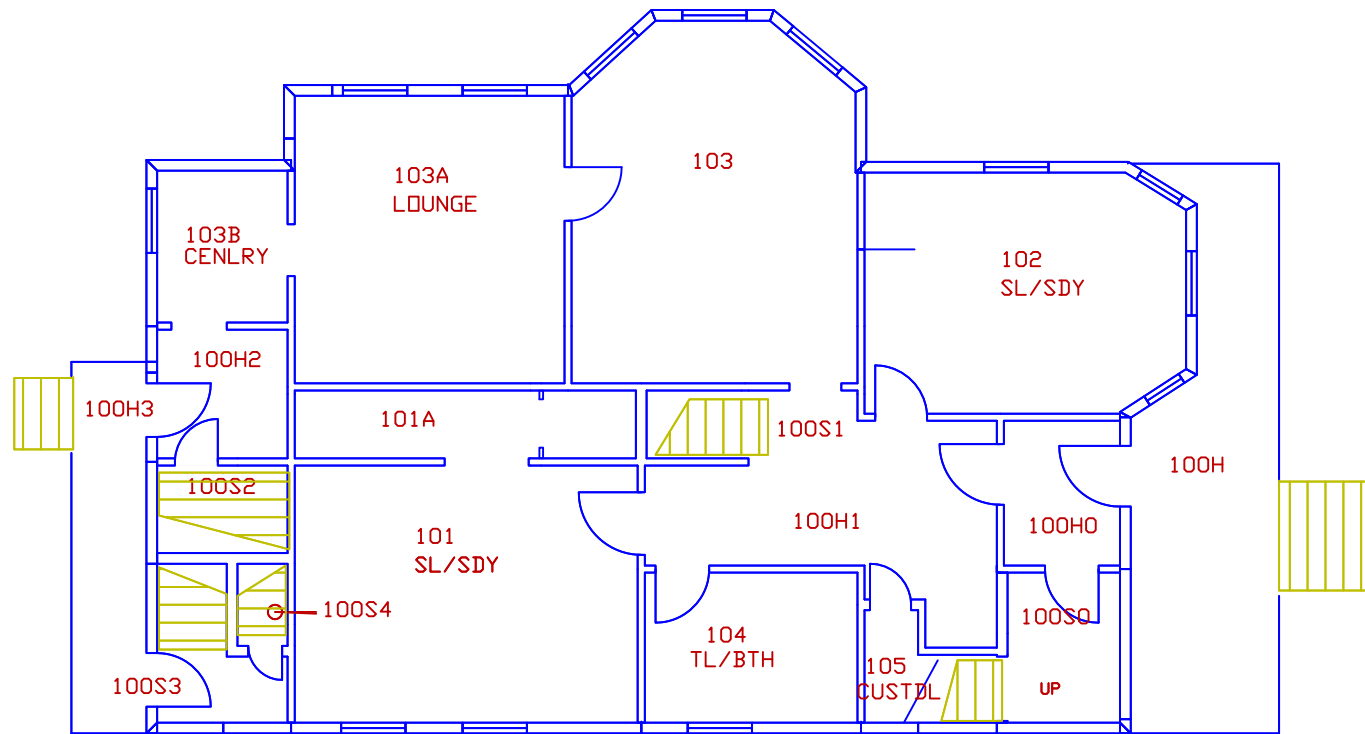

M115 45 SAWYER AVENUE
BASEMENT
TUFTS UNIVERSITY
GROSS AREA = 1,349 SQ.FT.

AUDITED 7/1/92

M115 45 SAWYER AVENUE
 FIRST FLOOR
 TUFTS UNIVERSITY
 GROSS AREA = 1,601 SQ. FT.

M115 45 SAWYER AVENUE
 SECOND FLOOR
 TUFTS UNIVERSITY
 GROSS AREA = 1,222 SQ.FT.

AUDITED 7/1/92

M115 45 SAWYER AVENUE
 THIRD FLOOR
 TUFTS UNIVERSITY
 GROSS AREA = 1,025 SQ. FT.