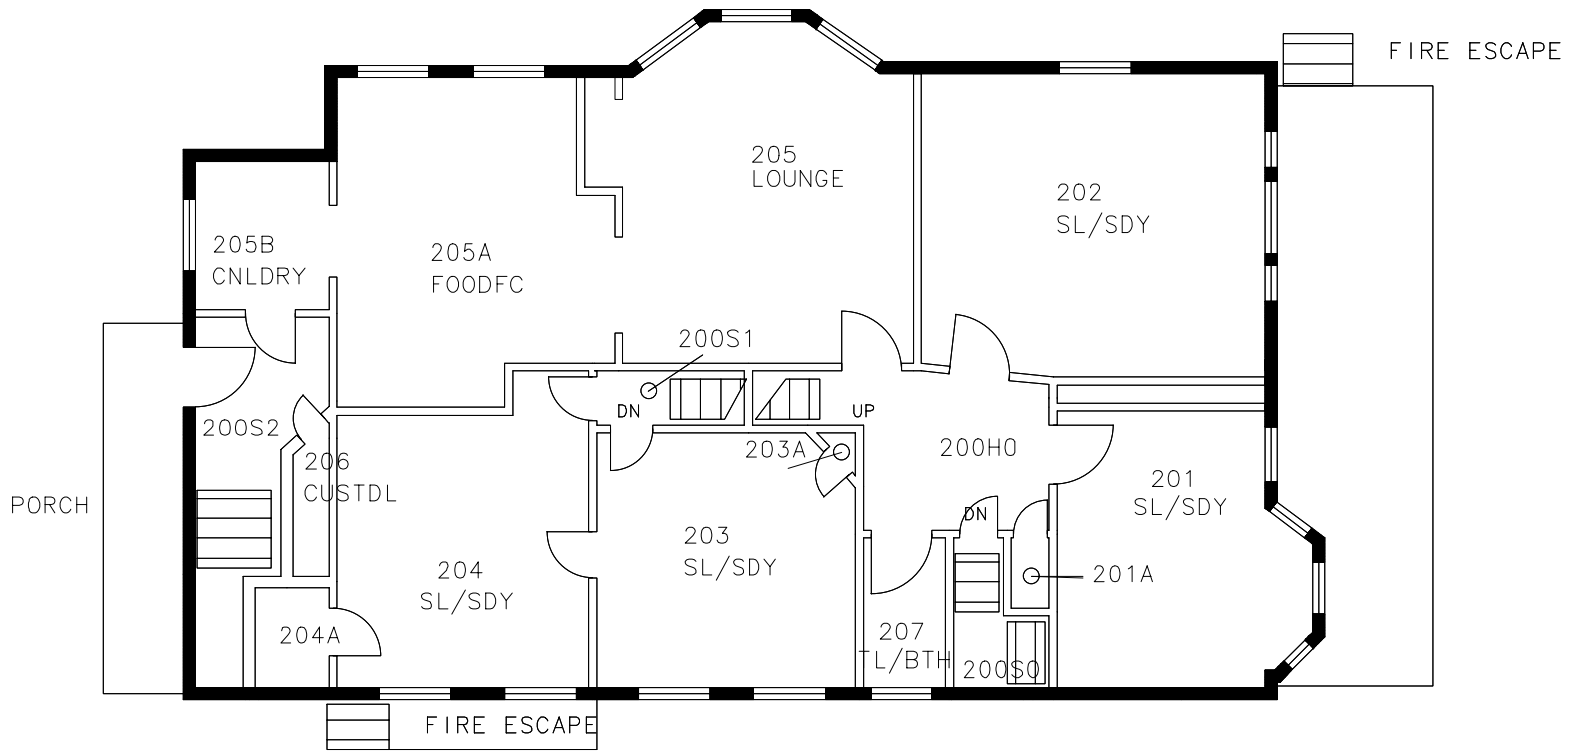

M115 45 SAWYER AVENUE
BASEMENT
TUFTS UNIVERSITY
GROSS AREA = 1,349 SQ.FT.

AUDITED 7/1/92

M115 45 SAWYER AVENUE
 FIRST FLOOR
 TUFTS UNIVERSITY
 GROSS AREA = 1,601 SQ. FT.

M115 45 SAWYER AVENUE
 SECOND FLOOR
 TUFTS UNIVERSITY
 GROSS AREA = 1,222 SQ.FT.

AUDITED 7/1/92

M115 45 SAWYER AVENUE
 THIRD FLOOR
 TUFTS UNIVERSITY
 GROSS AREA = 1,025 SQ. FT.