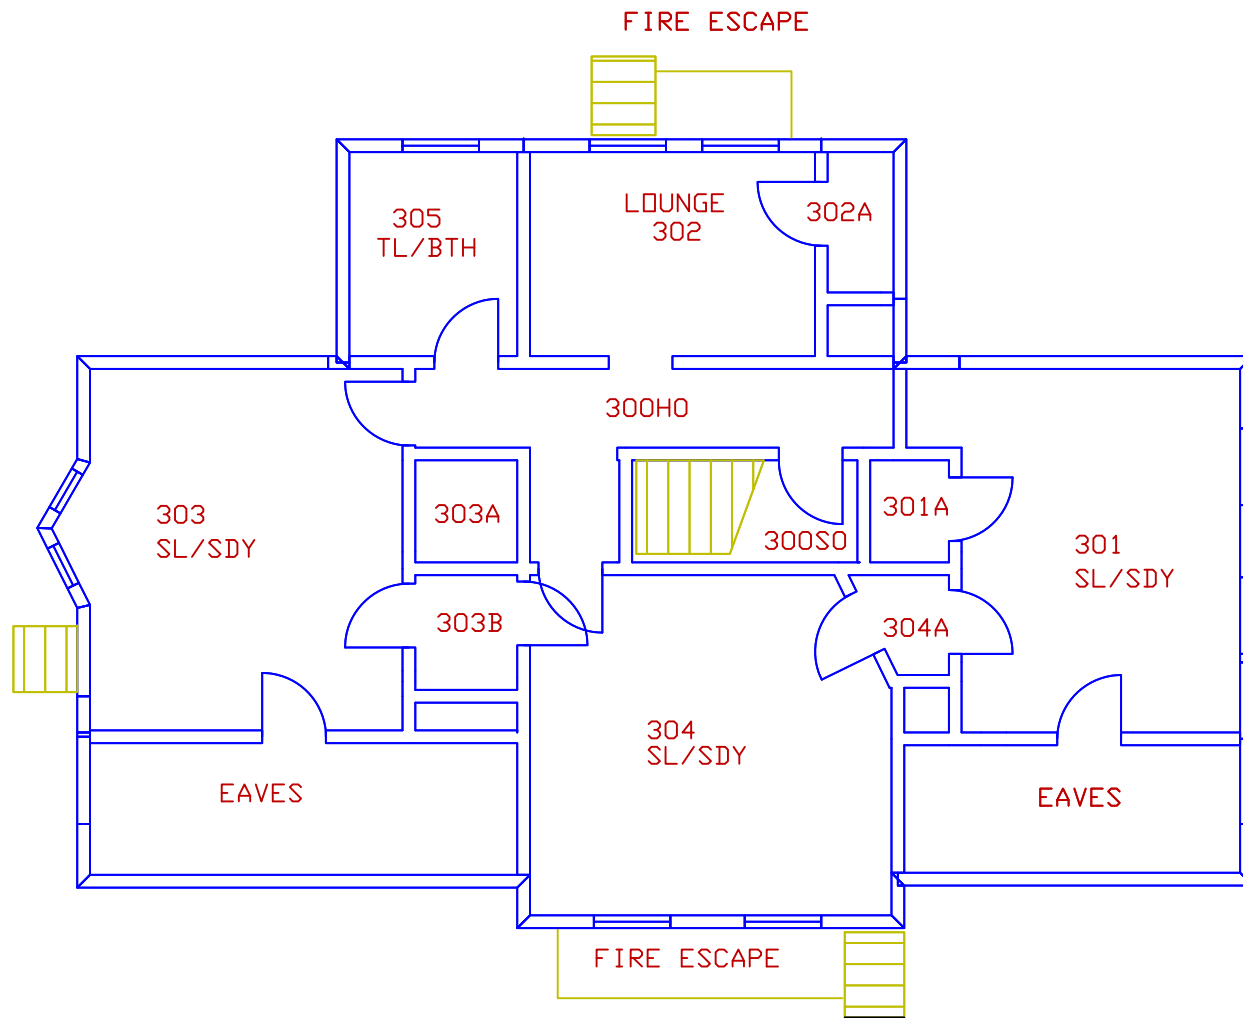

M115 45 SAWYER AVENUE
BASEMENT
TUFTS UNIVERSITY
GROSS AREA = 1,349 SQ.FT.

AUDITED 7/1/92

M115 45 SAWYER AVENUE
 FIRST FLOOR
 TUFTS UNIVERSITY
 GROSS AREA = 1,601 SQ. FT.

M115 45 SAWYER AVENUE
 SECOND FLOOR
 TUFTS UNIVERSITY
 GROSS AREA = 1,222 SQ.FT.

AUDITED 7/1/92

M115 45 SAWYER AVENUE
 THIRD FLOOR
 TUFTS UNIVERSITY
 GROSS AREA = 1,025 SQ. FT.