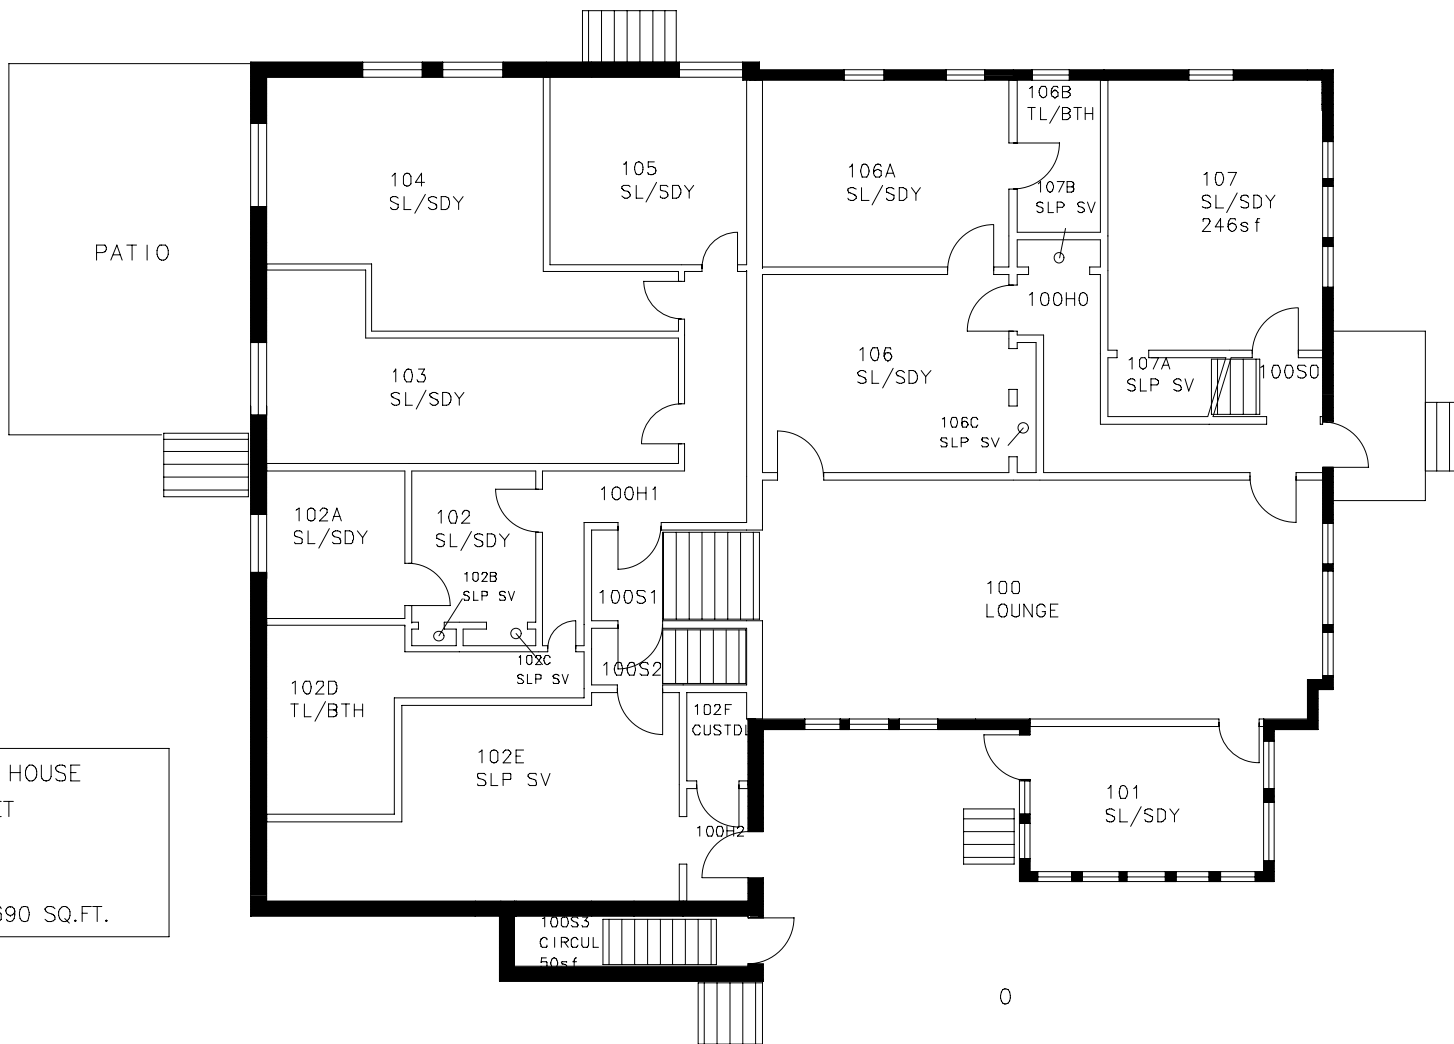

M129 CARPENTER HOUSE  
8 WINTHROP STREET  
BASEMENT  
TUFTS UNIVERSITY  
GROSS AREA = 1,912 SQ.FT.

M129 CARPENTER HOUSE  
 8 WINTHROP STREET  
 FIRST FLOOR  
 TUFTS UNIVERSITY  
 GROSS AREA = 3,690 SQ.FT.

M129 CARPENTER HOUSE  
8 WINTHROP STREET  
SECOND FLOOR  
TUFTS UNIVERSITY  
GROSS AREA = 3,674 SQ.FT.

M129 CARPENTER HOUSE  
8 WINTHROP STREET  
THIRD FLOOR  
TUFTS UNIVERSITY  
GROSS AREA = 1,059 SQ.FT.