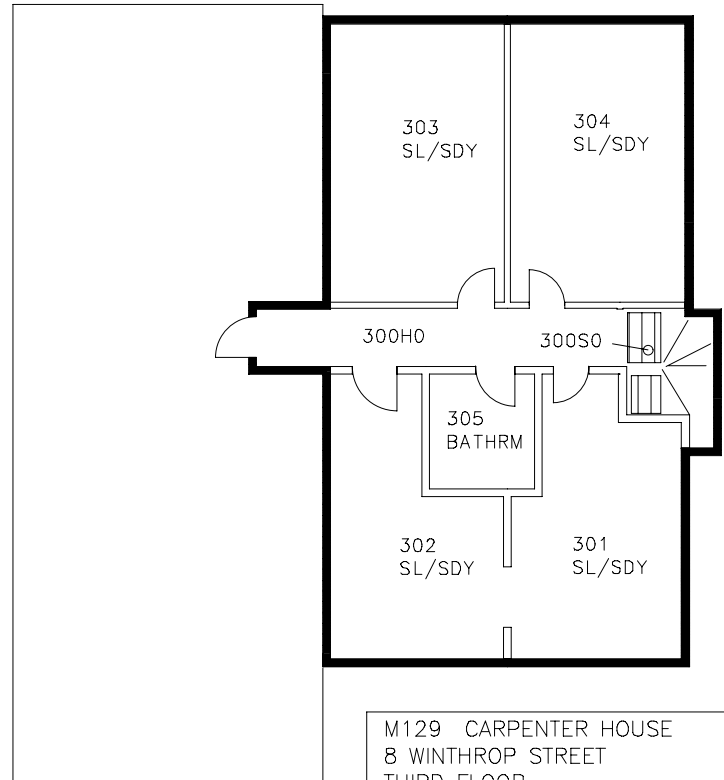

M129 CARPENTER HOUSE  
8 WINTHROP STREET  
BASEMENT  
TUFTS UNIVERSITY  
GROSS AREA = 1,912 SQ.FT.

M129 CARPENTER HOUSE  
 8 WINTHROP STREET  
 FIRST FLOOR  
 TUFTS UNIVERSITY  
 GROSS AREA = 3,690 SQ.FT.

M129 CARPENTER HOUSE  
8 WINTHROP STREET  
SECOND FLOOR  
TUFTS UNIVERSITY  
GROSS AREA = 3,674 SQ.FT.

M129 CARPENTER HOUSE  
8 WINTHROP STREET  
THIRD FLOOR  
TUFTS UNIVERSITY  
GROSS AREA = 1,059 SQ.FT.