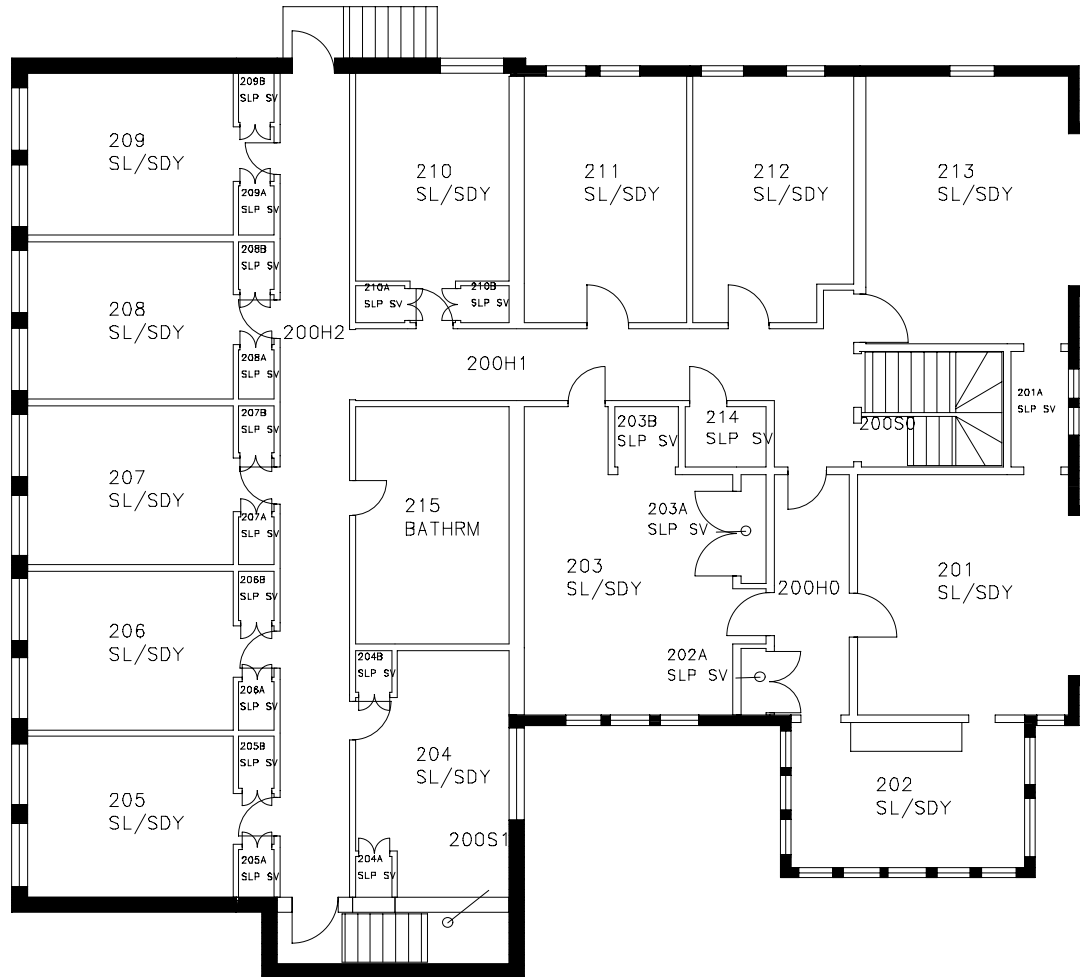

M129 CARPENTER HOUSE  
8 WINTHROP STREET  
BASEMENT  
TUFTS UNIVERSITY  
GROSS AREA = 1,912 SQ.FT.

M129 CARPENTER HOUSE  
 8 WINTHROP STREET  
 FIRST FLOOR  
 TUFTS UNIVERSITY  
 GROSS AREA = 3,690 SQ.FT.

M129 CARPENTER HOUSE  
8 WINTHROP STREET  
SECOND FLOOR  
TUFTS UNIVERSITY  
GROSS AREA = 3,674 SQ.FT.

M129 CARPENTER HOUSE  
8 WINTHROP STREET  
THIRD FLOOR  
TUFTS UNIVERSITY  
GROSS AREA = 1,059 SQ.FT.