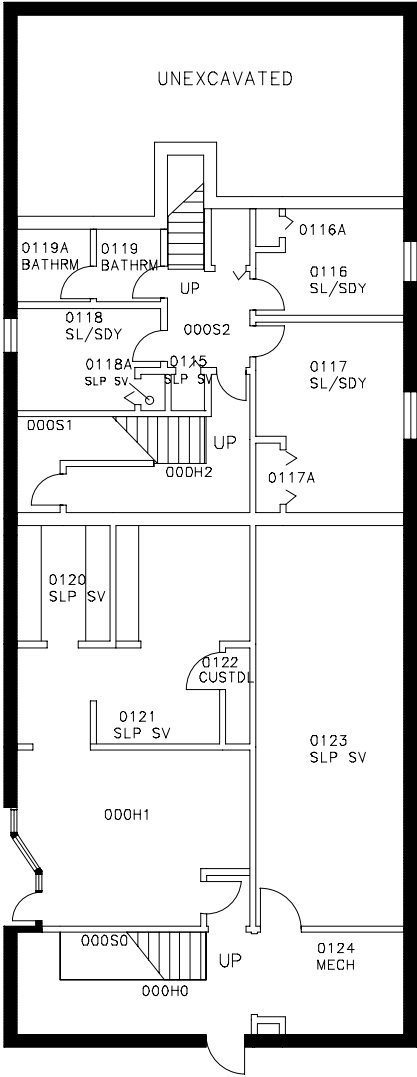

M153 HILLSIDE HOUSING 1
GROUND FLOOR
TUFTS UNIVERSITY
GROSS AREA = 2,294 SQ.FT.

M153 HILLSIDE HOUSING 1
 FIRST FLOOR
 TUFTS UNIVERSITY
 GROSS AREA = 2,898 SQ.FT.

M153 HILLSIDE HOUSING 1
SECOND FLOOR
TUFTS UNIVERSITY
GROSS AREA = 2,920 SQ.FT.

M153 HILLSIDE HOUSING 1
THIRD FLOOR
TUFTS UNIVERSITY
GROSS AREA = 2,920 SQ.FT.

M153 HILLSIDE HOUSING 1
FOURTH FLOOR
TUFTS UNIVERSITY
GROSS AREA = 2,920 SQ. FT.