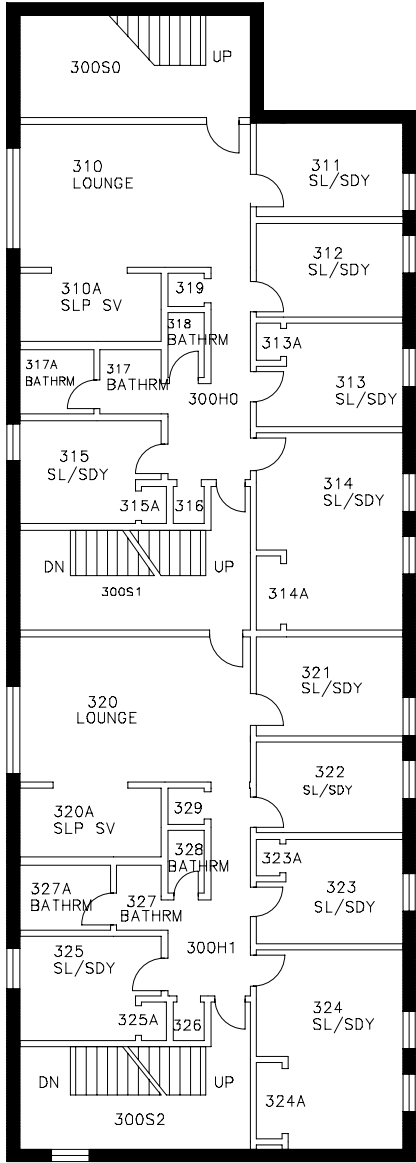

M153 HILLSIDE HOUSING 1
GROUND FLOOR
TUFTS UNIVERSITY
GROSS AREA = 2,294 SQ.FT.

M153 HILLSIDE HOUSING 1
 FIRST FLOOR
 TUFTS UNIVERSITY
 GROSS AREA = 2,898 SQ.FT.

M153 HILLSIDE HOUSING 1
SECOND FLOOR
TUFTS UNIVERSITY
GROSS AREA = 2,920 SQ.FT.

M153 HILLSIDE HOUSING 1
THIRD FLOOR
TUFTS UNIVERSITY
GROSS AREA = 2,920 SQ.FT.

M153 HILLSIDE HOUSING 1
FOURTH FLOOR
TUFTS UNIVERSITY
GROSS AREA = 2,920 SQ. FT.