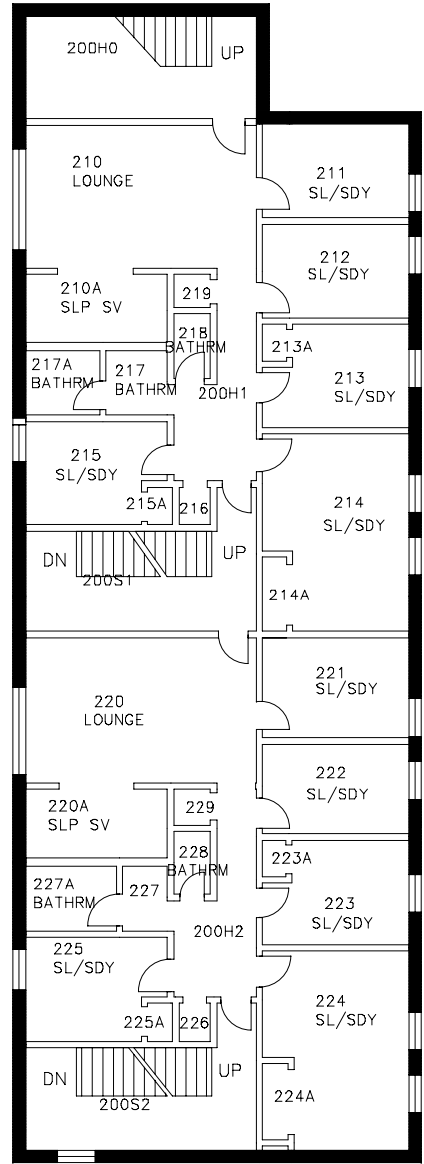

M153 HILLSIDE HOUSING 1
GROUND FLOOR
TUFTS UNIVERSITY
GROSS AREA = 2,294 SQ.FT.

M153 HILLSIDE HOUSING 1
 FIRST FLOOR
 TUFTS UNIVERSITY
 GROSS AREA = 2,898 SQ.FT.

M153 HILLSIDE HOUSING 1
SECOND FLOOR
TUFTS UNIVERSITY
GROSS AREA = 2,920 SQ.FT.

M153 HILLSIDE HOUSING 1
THIRD FLOOR
TUFTS UNIVERSITY
GROSS AREA = 2,920 SQ.FT.

M153 HILLSIDE HOUSING 1
FOURTH FLOOR
TUFTS UNIVERSITY
GROSS AREA = 2,920 SQ. FT.