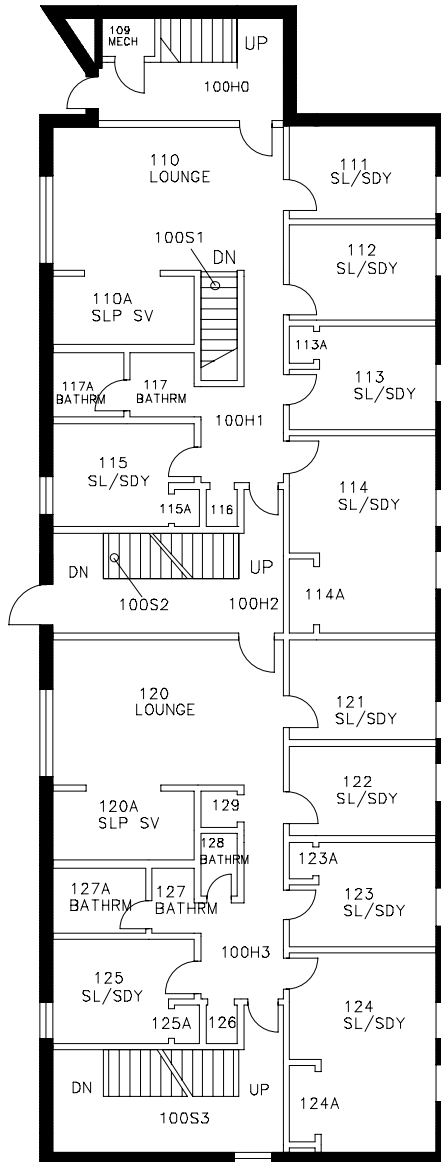

M153 HILLSIDE HOUSING 1
GROUND FLOOR
TUFTS UNIVERSITY
GROSS AREA = 2,294 SQ.FT.

M153 HILLSIDE HOUSING 1
 FIRST FLOOR
 TUFTS UNIVERSITY
 GROSS AREA = 2,898 SQ.FT.

M153 HILLSIDE HOUSING 1
SECOND FLOOR
TUFTS UNIVERSITY
GROSS AREA = 2,920 SQ.FT.

M153 HILLSIDE HOUSING 1
THIRD FLOOR
TUFTS UNIVERSITY
GROSS AREA = 2,920 SQ.FT.

M153 HILLSIDE HOUSING 1
FOURTH FLOOR
TUFTS UNIVERSITY
GROSS AREA = 2,920 SQ. FT.