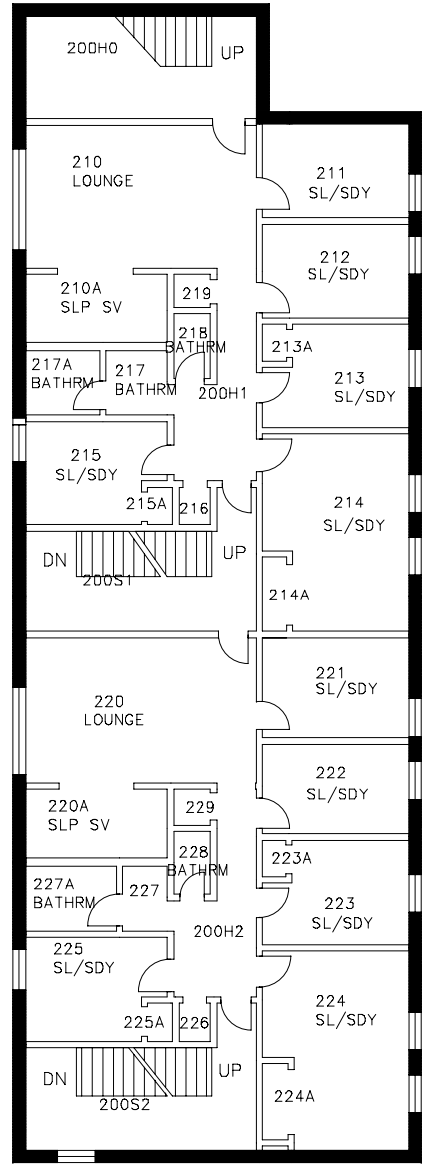

M153 HILLSIDE HOUSING 1  
 FIRST FLOOR  
 TUFTS UNIVERSITY  
 GROSS AREA = 2,898 SQ.FT.

M153 HILLSIDE HOUSING 1  
SECOND FLOOR  
TUFTS UNIVERSITY  
GROSS AREA = 2,920 SQ.FT.

M153 HILLSIDE HOUSING 1  
THIRD FLOOR  
TUFTS UNIVERSITY  
GROSS AREA = 2,920 SQ. FT.

M153 HILLSIDE HOUSING 1  
FOURTH FLOOR  
TUFTS UNIVERSITY  
GROSS AREA = 2,920 SQ.FT.