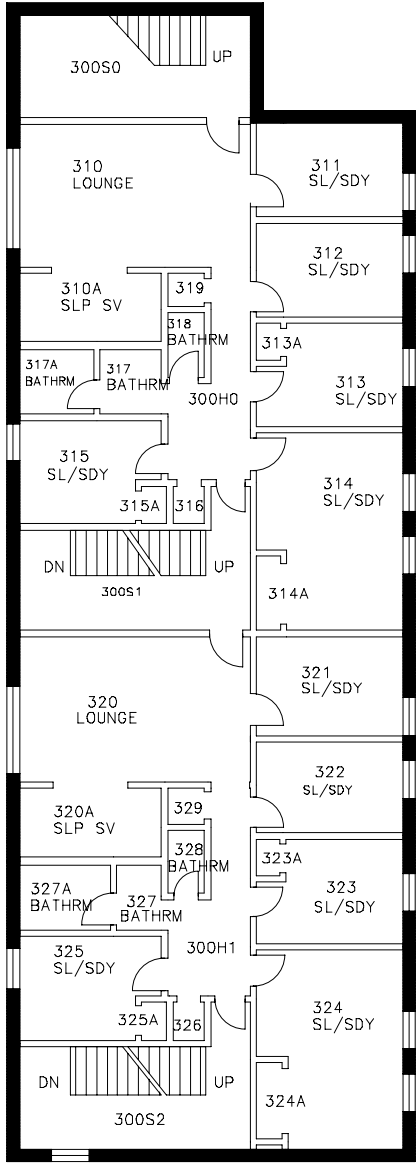

M153 HILLSIDE HOUSING 1  
 FIRST FLOOR  
 TUFTS UNIVERSITY  
 GROSS AREA = 2,898 SQ.FT.

M153 HILLSIDE HOUSING 1  
SECOND FLOOR  
TUFTS UNIVERSITY  
GROSS AREA = 2,920 SQ.FT.

M153 HILLSIDE HOUSING 1  
THIRD FLOOR  
TUFTS UNIVERSITY  
GROSS AREA = 2,920 SQ. FT.

M153 HILLSIDE HOUSING 1  
FOURTH FLOOR  
TUFTS UNIVERSITY  
GROSS AREA = 2,920 SQ.FT.