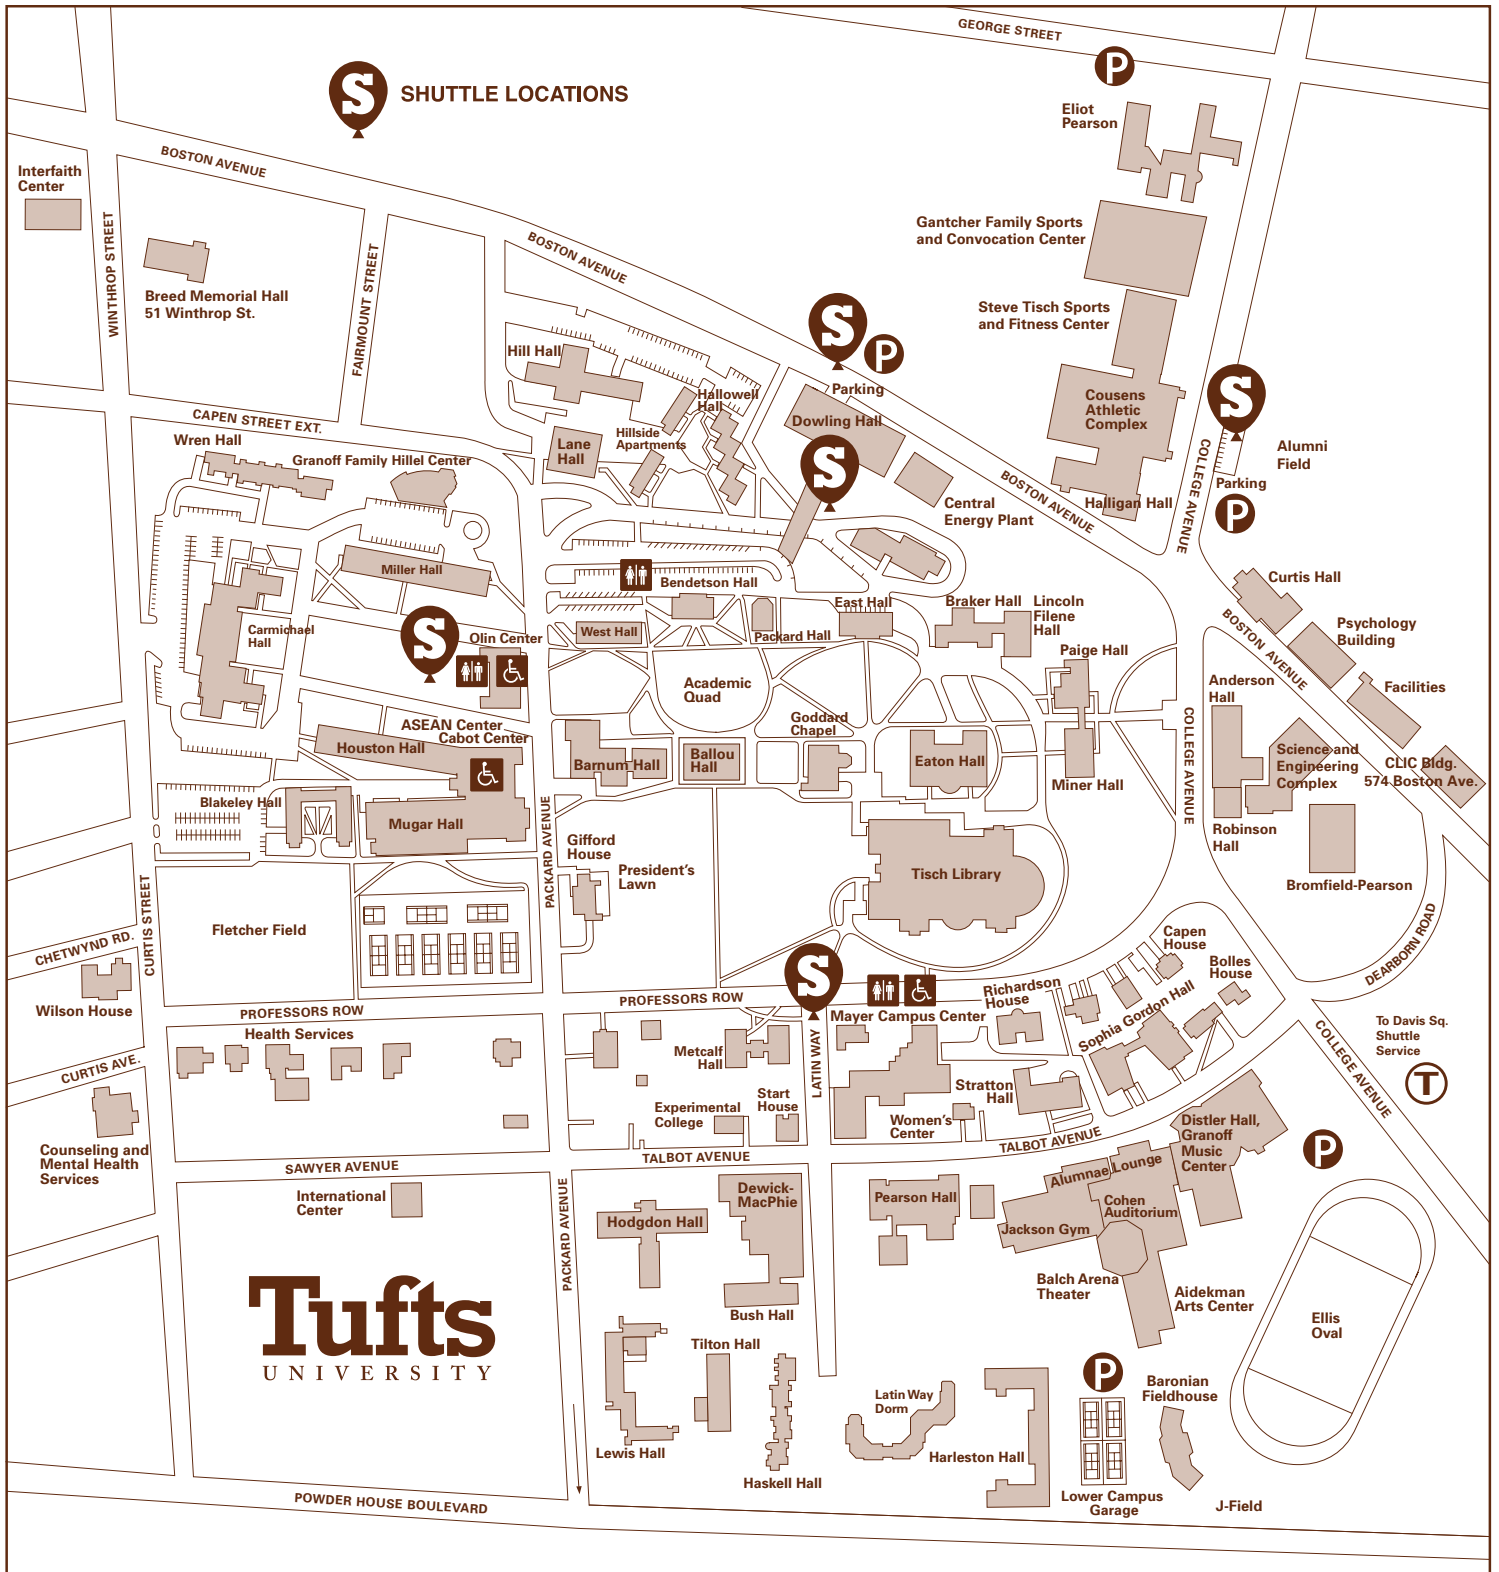

Note: First-year and transfer students line up at Ballou Hall at 1:00 p.m. Students will begin procession at 1:20 p.m.

AFTER MATRICULATION PROGRAMS FOR PARENTS AND FAMILIES

3:00 – 4:00 p.m.

After the Drop-Off: Information for Parents on Health, Mental Health, and Wellness Services at Tufts

Parent/Family Transportation Departs Returning to SMFA Boston Campus

Mayer Campus Center, Talbot Ave. side

Student Undergraduate Orientation Program Begins

SMFA Students will meet in Hillside House, 32 Dearborn Road. Students will now follow Orientation schedule. Transportation will be available for SMFA students during Orientation.

DEPARTMENT OPEN HOUSES AND INFORMATION AREAS

Academic Resource Center	9:00–11:00 a.m.	Dowling Hall
Africana Center-Capen House	3:00–5:00 p.m.	8 Professors Row
Asian American Center-Start House	3:00–5:00 p.m.	17 Latin Way
Athletics	9:00 a.m.–5:00 p.m.	Steve Tisch Sports and Fitness Center
Career Center	9:00–11:00 a.m.	Dowling Hall
Counseling & Mental Health Services	3:00–5:00 p.m.	120 Curtis Street
Health Services	9:00 a.m.–5:00 p.m.	124 Professors Row
Hillel	9:00 a.m.–5:00 p.m.	Granoff Family Hillel Center
Institute for Global Leadership, IGL	1:00–4:00 p.m.	96 Packard Ave.
International Center	3:00–5:00 p.m.	20 Sawyer Ave.
Latino Center-Bolles House	3:00–5:00 p.m.	226 College Ave., 1st Floor
LGBT Center-Bolles House	3:00–5:00 p.m.	226 College Ave., 2nd Floor
Residential Life and Learning	9:00 a.m.–5:00 p.m.	Harleston Hall
Student Accessibility Services	9:00–11:00 a.m.	Dowling Hall
University Chaplaincy	9:00 a.m.–5:00 p.m.	Goddard Chapel
Women's Center	3:00–5:00 p.m.	55 Talbot Ave.

9:00 a.m. – 5:00 p.m.

Matriculation Day On-Campus Shuttle Buses

Medford Campus

- Stops at: Dowling Hall Parking Garage, 1st Floor
 Cousens Gym Parking Lot
 Campus Center, Professors Row
 Olin Center, Packard Avenue
 Dowling Hall Bridge