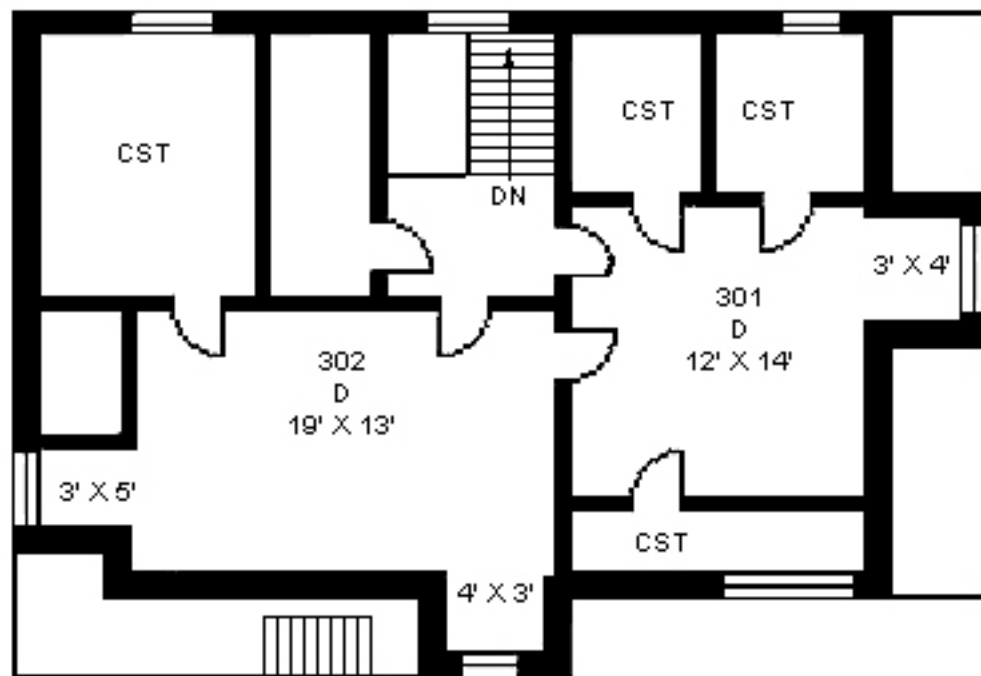

TALBOT AVENUE

Start House
(The Asian -- American House)
second floor plan

17 Latin Way

S -- SINGLE
D -- DOUBLE
CST -- CLOSET

Please Note
All measurements are approximate

TALBOT AVENUE

LATIN WAY

Start House
(The Asian -- American House)
third floor plan

17 Latin Way

D -- DOUBLE
CST -- CLOSET

Please Note
All measurements are approximate