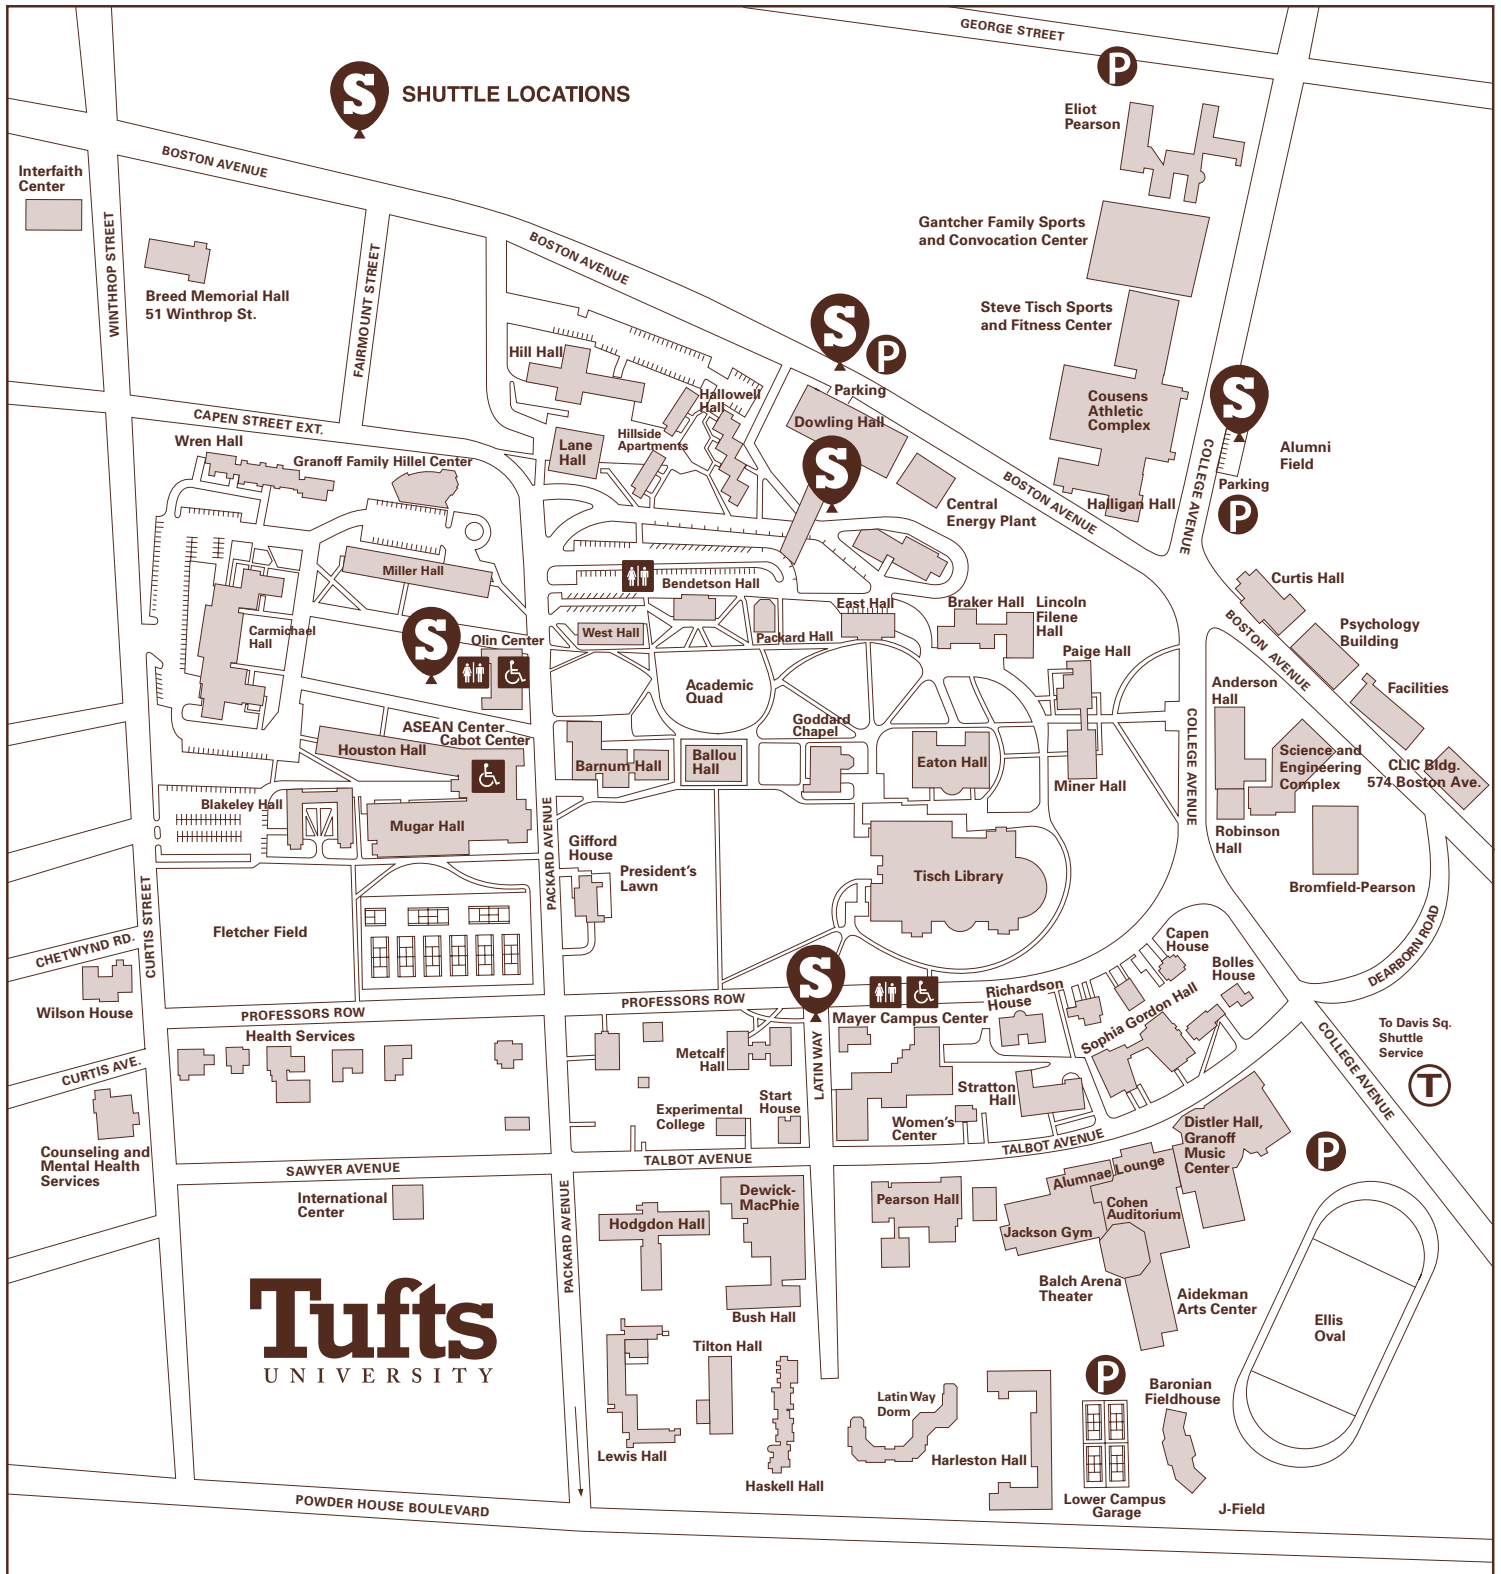

9:00 a.m. – 5:00 p.m.

Matriculation Day On-Campus Shuttle Buses

Medford Campus

- Stops at: Dowling Hall Parking Garage, 1st Floor
- Cousens Gym Parking Lot
- Campus Center, Professors Row
- Olin Center, Packard Avenue
- Dowling Hall Bridge

undergraduate**orientation**

students.tufts.edu/orientation