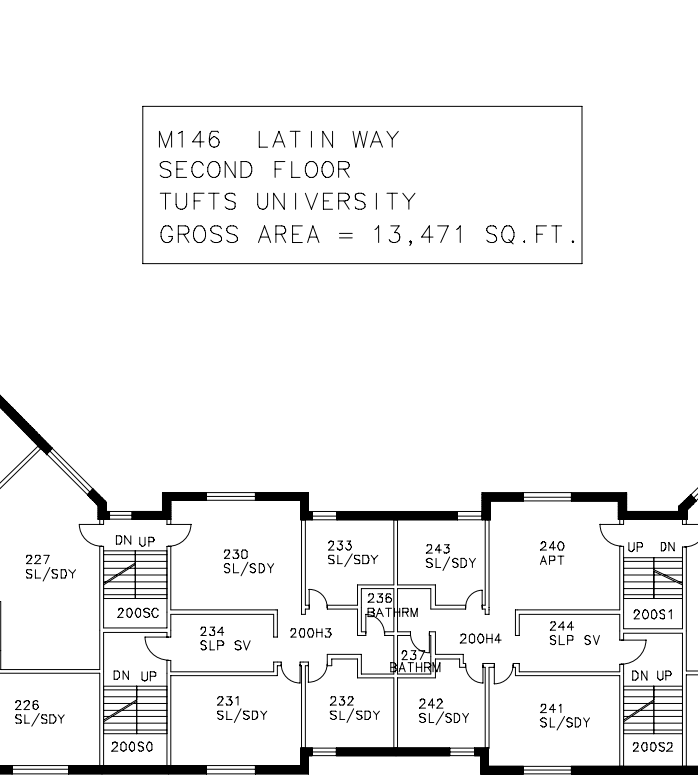

M146 LATIN WAY
 FIRST FLOOR
 TUFTS UNIVERSITY
 GROSS AREA = 14,444 SQ. FT.

M146 LATIN WAY
 SECOND FLOOR
 TUFTS UNIVERSITY
 GROSS AREA = 13,471 SQ. FT.

M146 LATIN WAY
 THIRD FLOOR
 TUFTS UNIVERSITY
 GROSS AREA = 13,471 SQ. FT.

M146 LATIN WAY
FOURTH FLOOR
TUFTS UNIVERSITY
GROSS AREA = 13,471 SQ.FT.