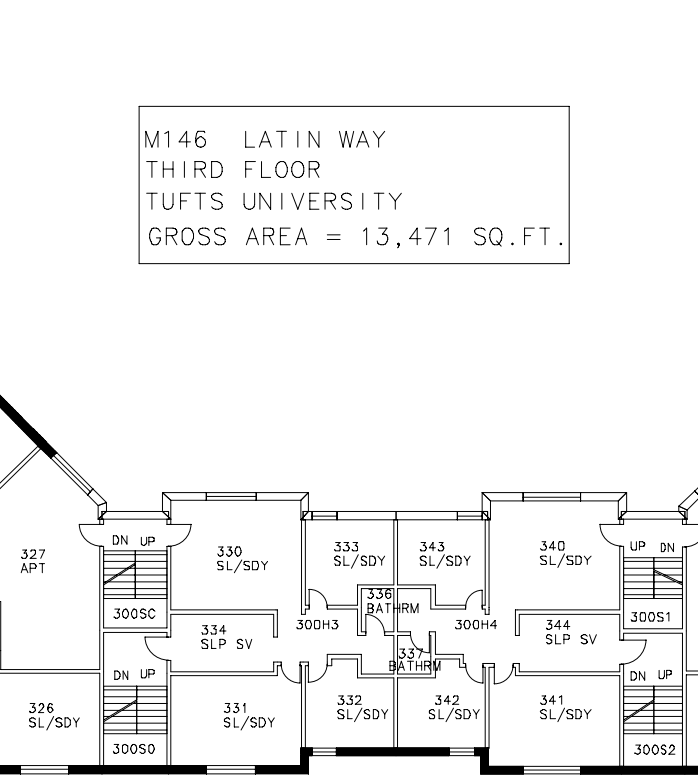

M146 LATIN WAY
 FIRST FLOOR
 TUFTS UNIVERSITY
 GROSS AREA = 14,444 SQ. FT.

M146 LATIN WAY
 SECOND FLOOR
 TUFTS UNIVERSITY
 GROSS AREA = 13,471 SQ. FT.

M146 LATIN WAY
 THIRD FLOOR
 TUFTS UNIVERSITY
 GROSS AREA = 13,471 SQ. FT.

M146 LATIN WAY
FOURTH FLOOR
TUFTS UNIVERSITY
GROSS AREA = 13,471 SQ.FT.