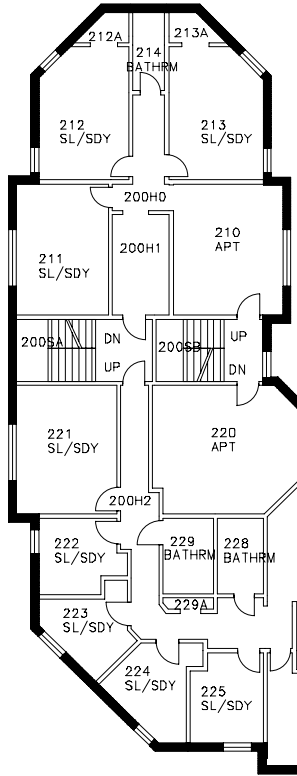

M146 LATIN WAY
 FIRST FLOOR
 TUFTS UNIVERSITY
 GROSS AREA = 14,444 SQ. FT.

M146 LATIN WAY
 SECOND FLOOR
 TUFTS UNIVERSITY
 GROSS AREA = 13,471 SQ. FT.

M146 LATIN WAY
 THIRD FLOOR
 TUFTS UNIVERSITY
 GROSS AREA = 13,471 SQ. FT.

M146 LATIN WAY
FOURTH FLOOR
TUFTS UNIVERSITY
GROSS AREA = 13,471 SQ.FT.