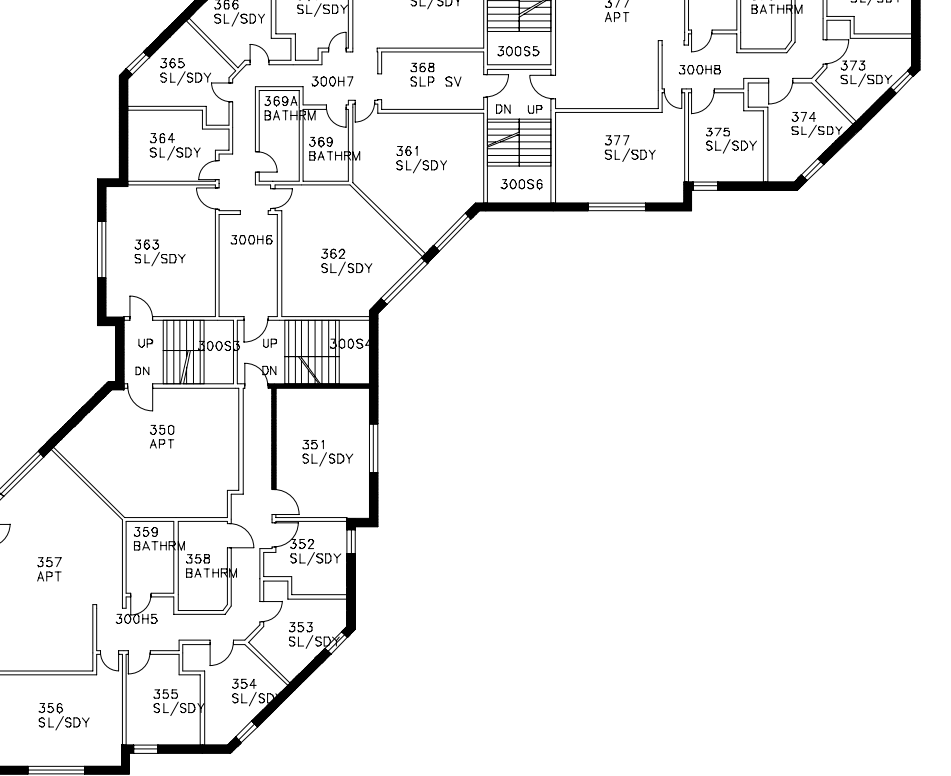

M146 LATIN WAY
 FIRST FLOOR
 TUFTS UNIVERSITY
 GROSS AREA = 14,444 SQ. FT.

M146 LATIN WAY
 SECOND FLOOR
 TUFTS UNIVERSITY
 GROSS AREA = 13,471 SQ. FT.

M146 LATIN WAY
 THIRD FLOOR
 TUFTS UNIVERSITY
 GROSS AREA = 13,471 SQ. FT.

M146 LATIN WAY
FOURTH FLOOR
TUFTS UNIVERSITY
GROSS AREA = 13,471 SQ.FT.