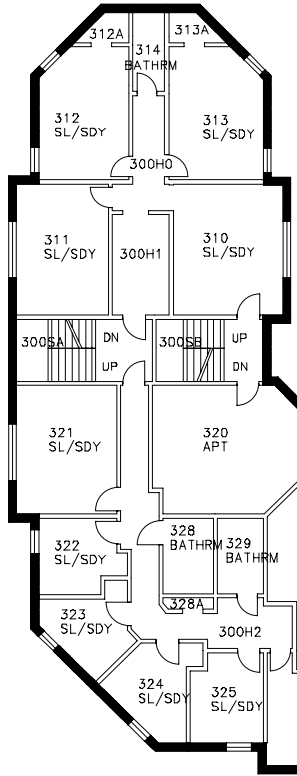

M146 LATIN WAY
 FIRST FLOOR
 TUFTS UNIVERSITY
 GROSS AREA = 14,444 SQ. FT.

M146 LATIN WAY
 SECOND FLOOR
 TUFTS UNIVERSITY
 GROSS AREA = 13,471 SQ. FT.

M146 LATIN WAY
 THIRD FLOOR
 TUFTS UNIVERSITY
 GROSS AREA = 13,471 SQ. FT.

M146 LATIN WAY
FOURTH FLOOR
TUFTS UNIVERSITY
GROSS AREA = 13,471 SQ.FT.