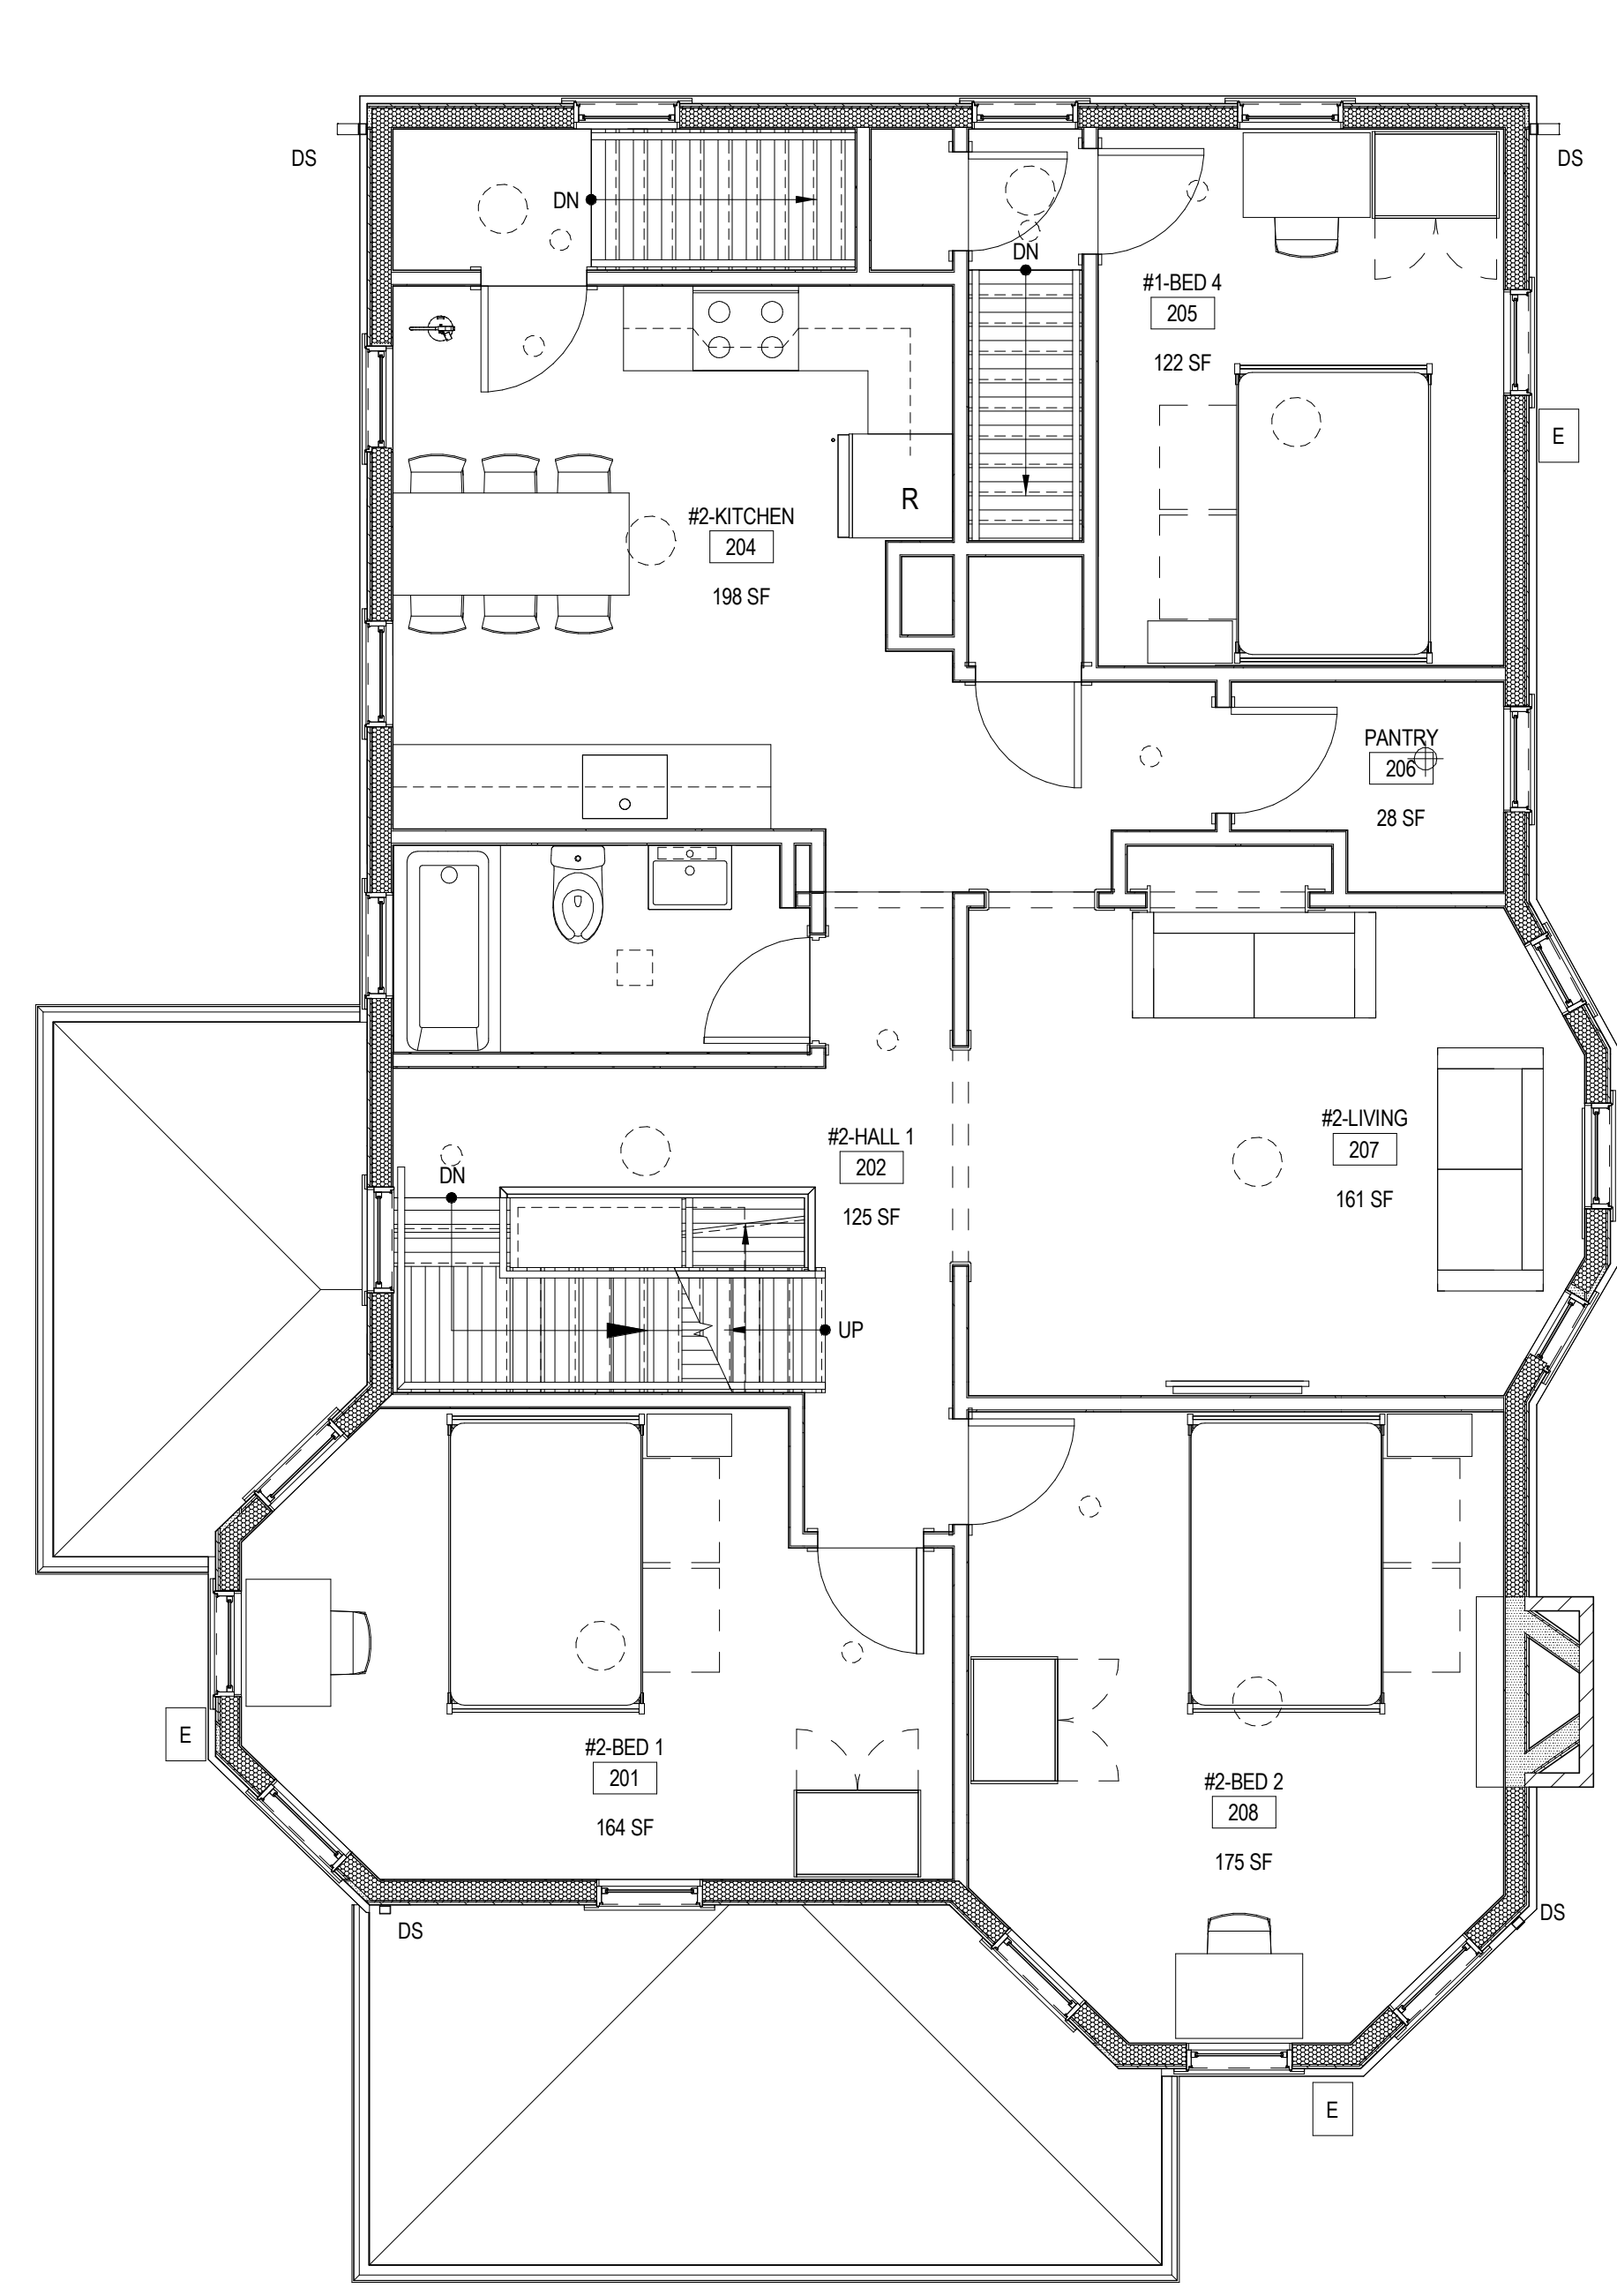

REVISION:

DATE: 10-22-2018
SCALE: 1/4" = 1'-0"
DRAWN: Author
CHECKED: Checker

SHEET INFO:
BASEMENT & 1ST FLOOR FURNITURE
PLAN

1 PROPOSED BASEMENT PLAN
SCALE: 1/4" = 1'-0"

2 PROPOSED FIRST FLOOR
SCALE: 1/4" = 1'-0"

REVISION:

DATE: 10-22-2018
SCALE: 1/4" = 1'-0"
DRAWN: Author
CHECKED: Checker

SHEET INFO:
2ND & 3RD FLOOR FURNITURE PLAN

1 PROPOSED SECOND FLOOR
SCALE: 1/4" = 1'-0"

2 PROPOSED THIRD FLOOR
SCALE: 1/4" = 1'-0"