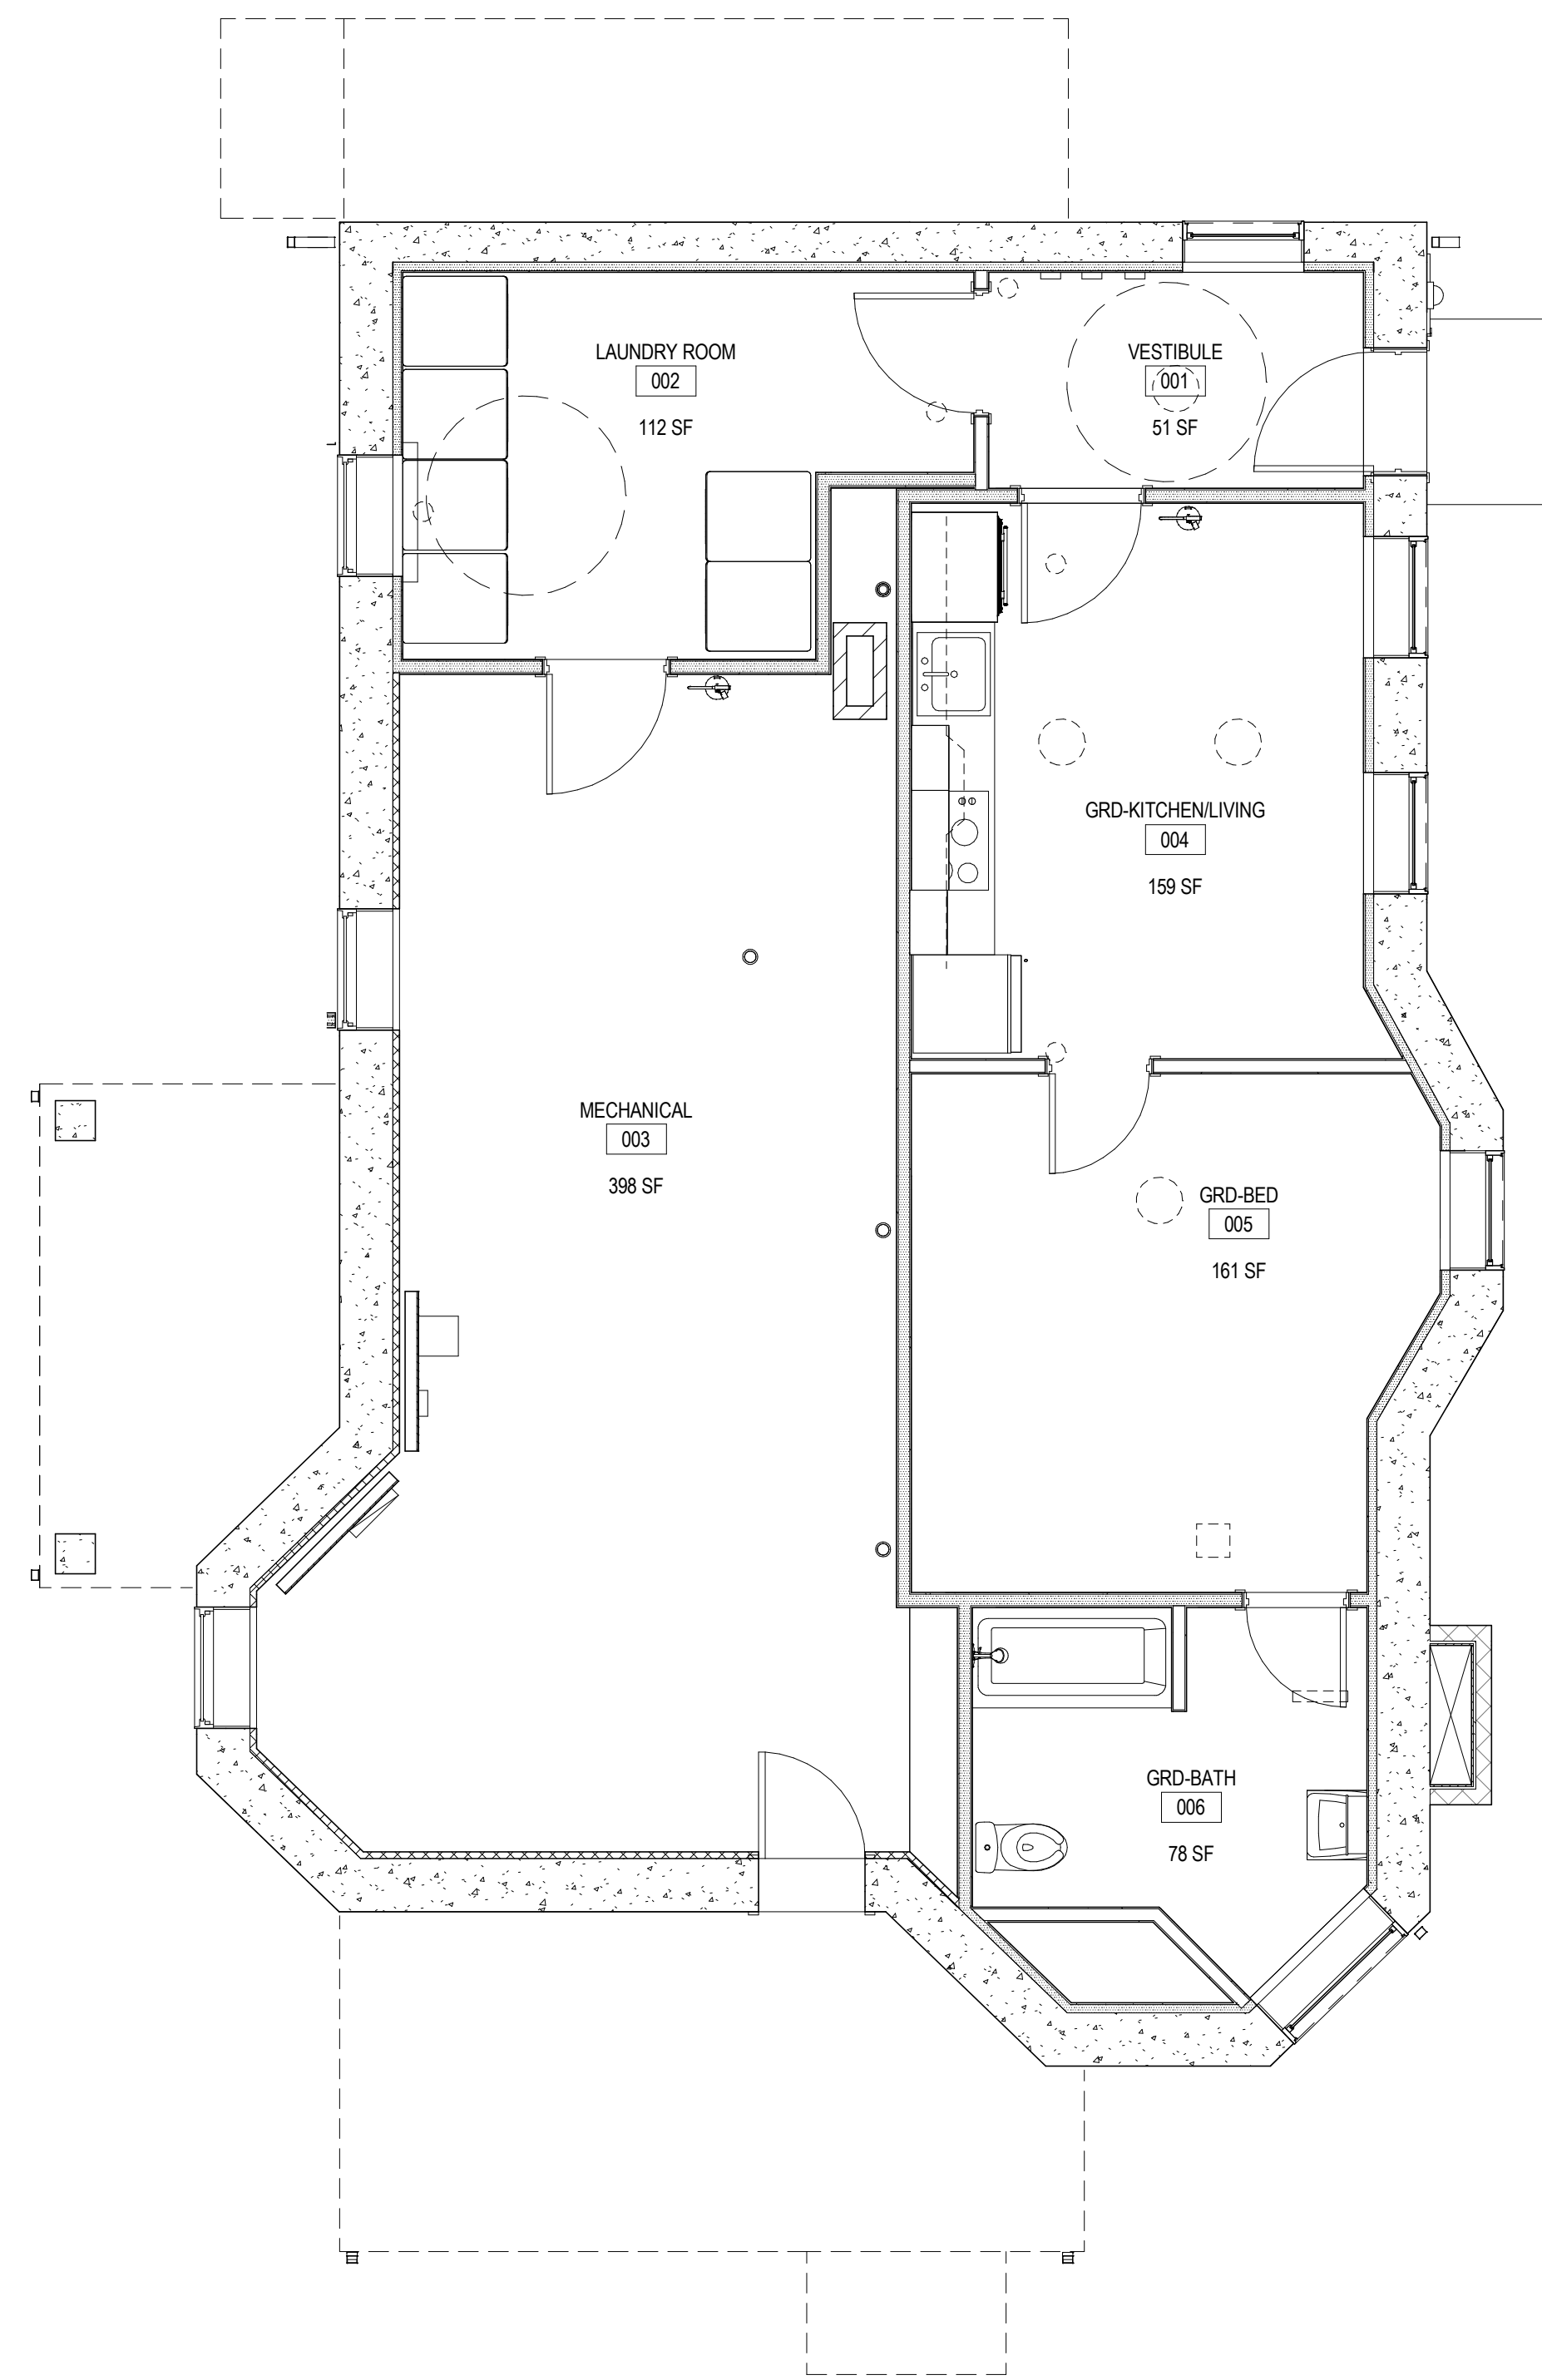

REVISION:

DATE: 10-22-2018
SCALE: 1/4" = 1'-0"
DRAWN: Author
CHECKED: Checker

SHEET INFO:
BASEMENT & 1ST FLOOR FURNITURE
PLAN

1 PROPOSED BASEMENT PLAN
SCALE: 1/4" = 1'-0"

2 PROPOSED FIRST FLOOR
SCALE: 1/4" = 1'-0"

REVISION:

DATE: 10-22-2018
SCALE: 1/4" = 1'-0"
DRAWN: Author
CHECKED: Checker

SHEET INFO:
2ND & 3RD FLOOR FURNITURE PLAN

1 PROPOSED SECOND FLOOR
SCALE: 1/4" = 1'-0"

2 PROPOSED THIRD FLOOR
SCALE: 1/4" = 1'-0"