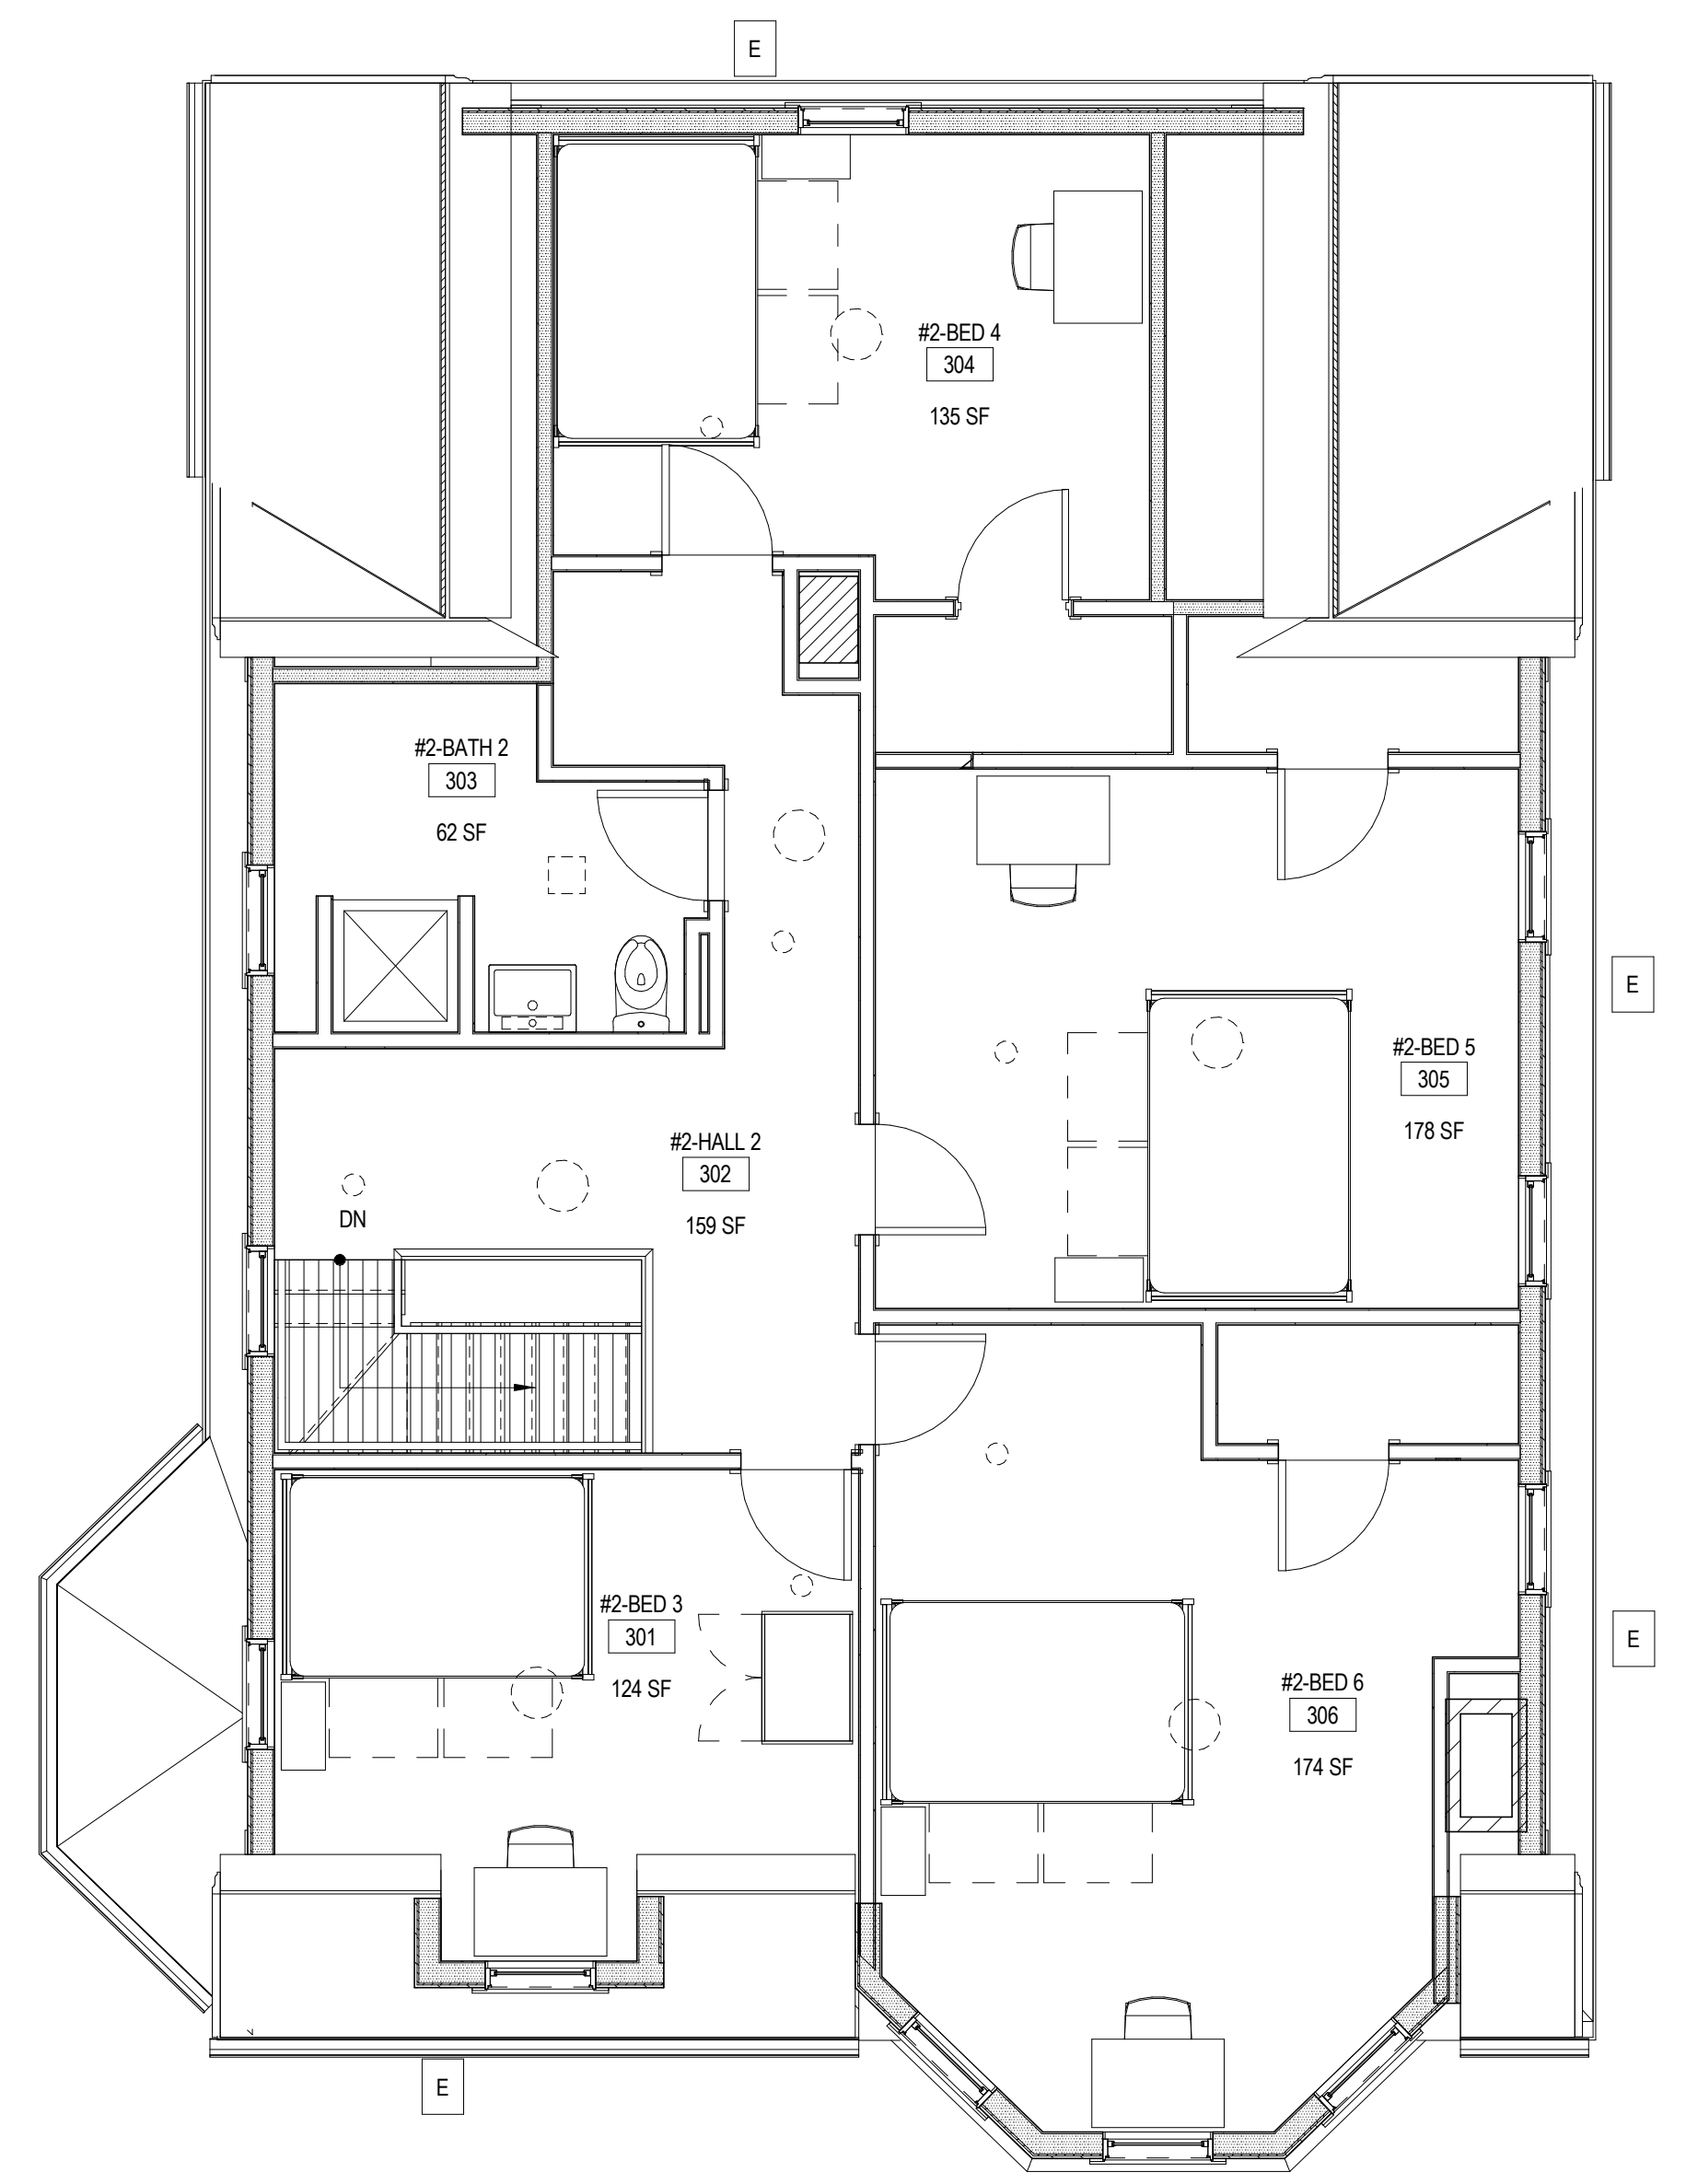

REVISION:

DATE: 10-22-2018
SCALE: 1/4" = 1'-0"
DRAWN: Author
CHECKED: Checker

SHEET INFO:
BASEMENT & 1ST FLOOR FURNITURE
PLAN

1 PROPOSED BASEMENT PLAN
SCALE: 1/4" = 1'-0"

2 PROPOSED FIRST FLOOR
SCALE: 1/4" = 1'-0"

REVISION:

DATE: 10-22-2018
SCALE: 1/4" = 1'-0"
DRAWN: Author
CHECKED: Checker

SHEET INFO:
2ND & 3RD FLOOR FURNITURE PLAN

1 PROPOSED SECOND FLOOR
SCALE: 1/4" = 1'-0"

2 PROPOSED THIRD FLOOR
SCALE: 1/4" = 1'-0"