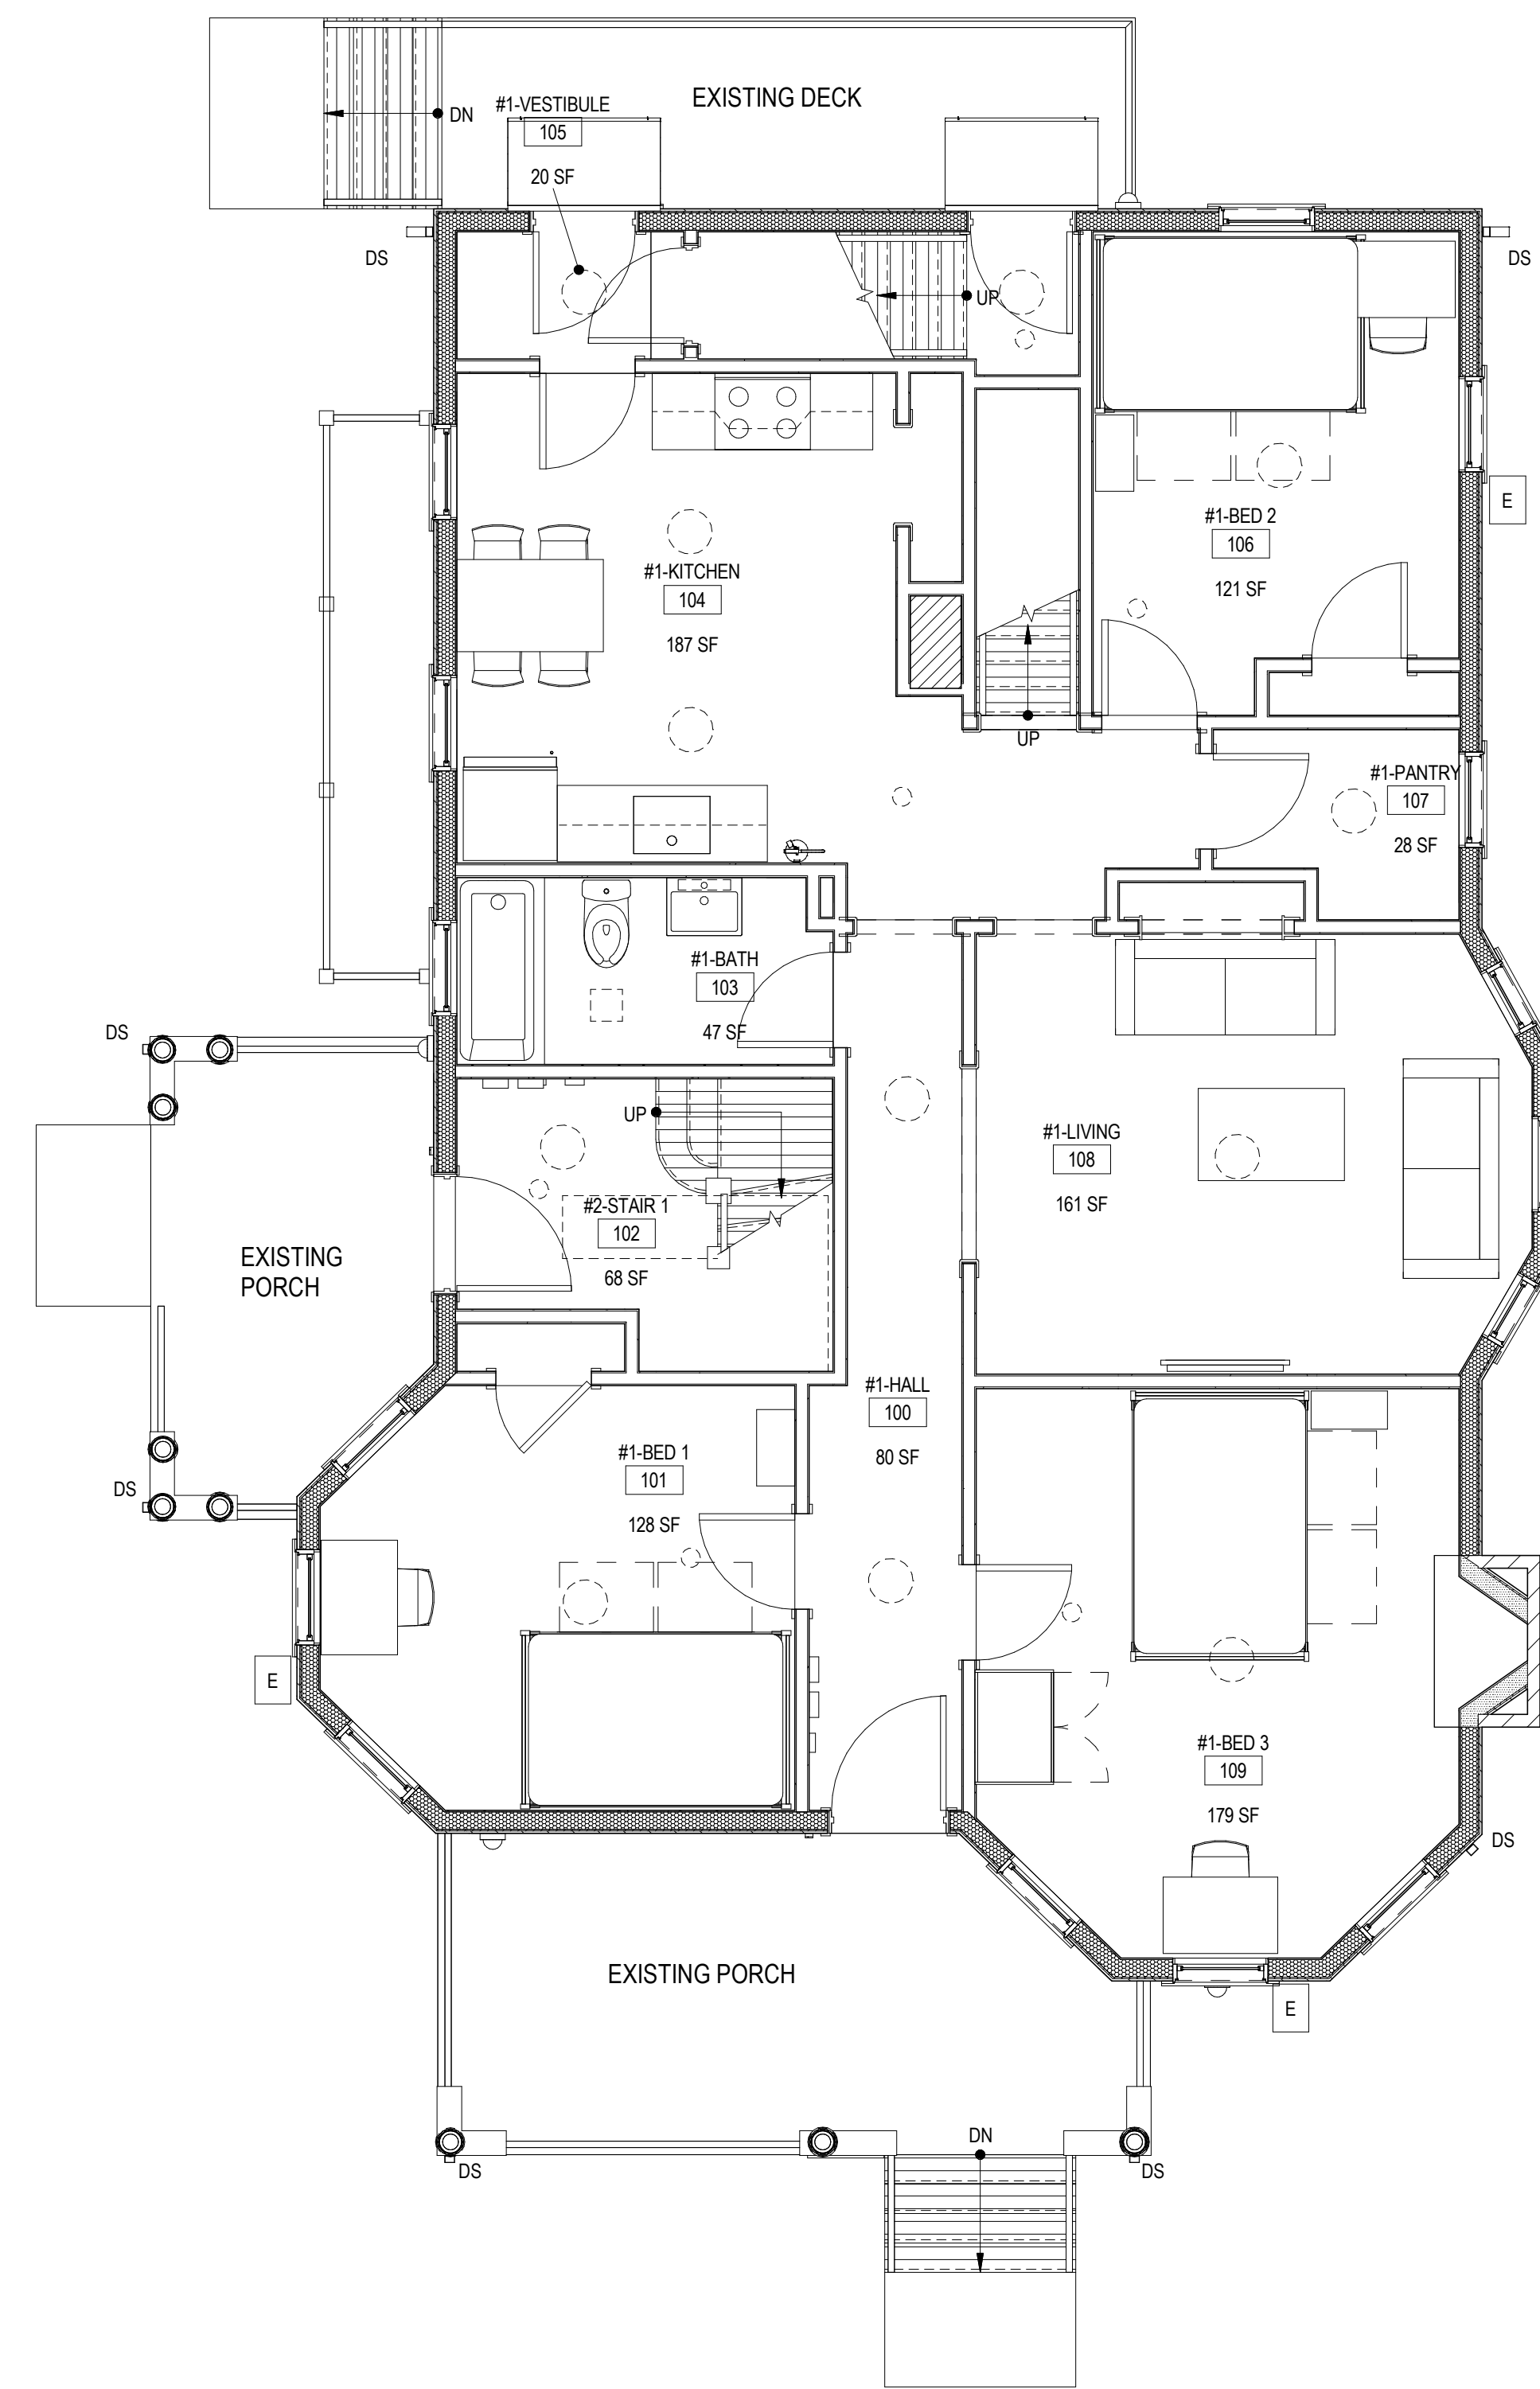

REVISION:

DATE: 10-22-2018
SCALE: 1/4" = 1'-0"
DRAWN: Author
CHECKED: Checker

SHEET INFO:
BASEMENT & 1ST FLOOR FURNITURE
PLAN

1 PROPOSED BASEMENT PLAN
SCALE: 1/4" = 1'-0"

2 PROPOSED FIRST FLOOR
SCALE: 1/4" = 1'-0"

REVISION:

DATE: 10-22-2018
SCALE: 1/4" = 1'-0"
DRAWN: Author
CHECKED: Checker

SHEET INFO:
2ND & 3RD FLOOR FURNITURE PLAN

1 PROPOSED SECOND FLOOR
SCALE: 1/4" = 1'-0"

2 PROPOSED THIRD FLOOR
SCALE: 1/4" = 1'-0"