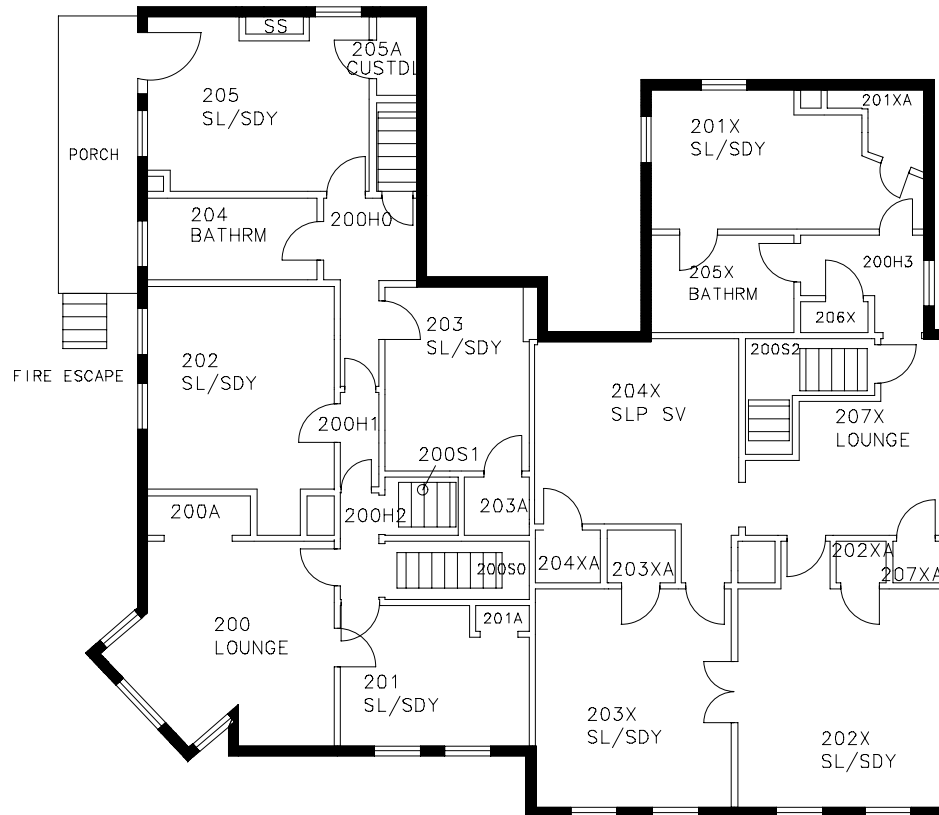

M090 90 - 94 CURTIS STREET
BASEMENT
TUFTS UNIVERSITY
GROSS AREA = 2,275 SQ.FT.

M090 90 - 94 CURTIS STREET
FIRST FLOOR
TUFTS UNIVERSITY
GROSS AREA = 2,617 SQ.FT.

M090 90 - 94 CURTIS STREET
 SECOND FLOOR
 TUFTS UNIVERSITY
 GROSS AREA = 2,324 SQ.FT.

M090 90 - 94 CURTIS STREET
 THIRD FLOOR
 TUFTS UNIVERSITY
 GROSS AREA = 1,977 SQ.FT.