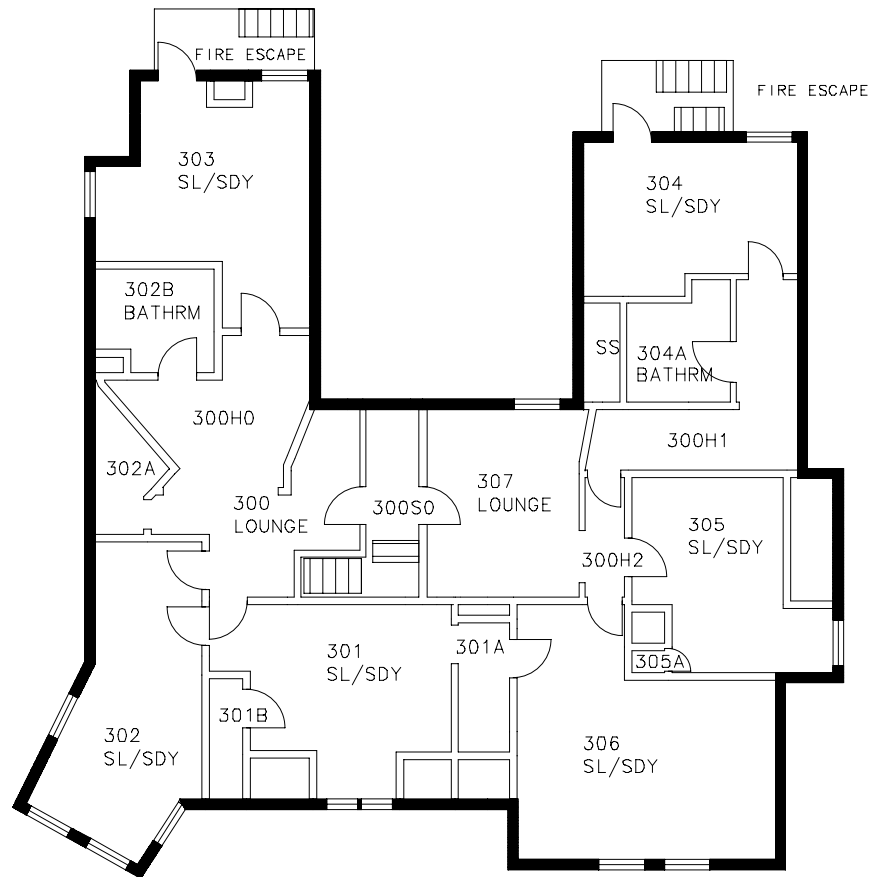

M090 90 - 94 CURTIS STREET
BASEMENT
TUFTS UNIVERSITY
GROSS AREA = 2,275 SQ.FT.

M090 90 - 94 CURTIS STREET
FIRST FLOOR
TUFTS UNIVERSITY
GROSS AREA = 2,617 SQ.FT.

M090 90 - 94 CURTIS STREET
 SECOND FLOOR
 TUFTS UNIVERSITY
 GROSS AREA = 2,324 SQ.FT.

M090 90 - 94 CURTIS STREET
 THIRD FLOOR
 TUFTS UNIVERSITY
 GROSS AREA = 1,977 SQ.FT.