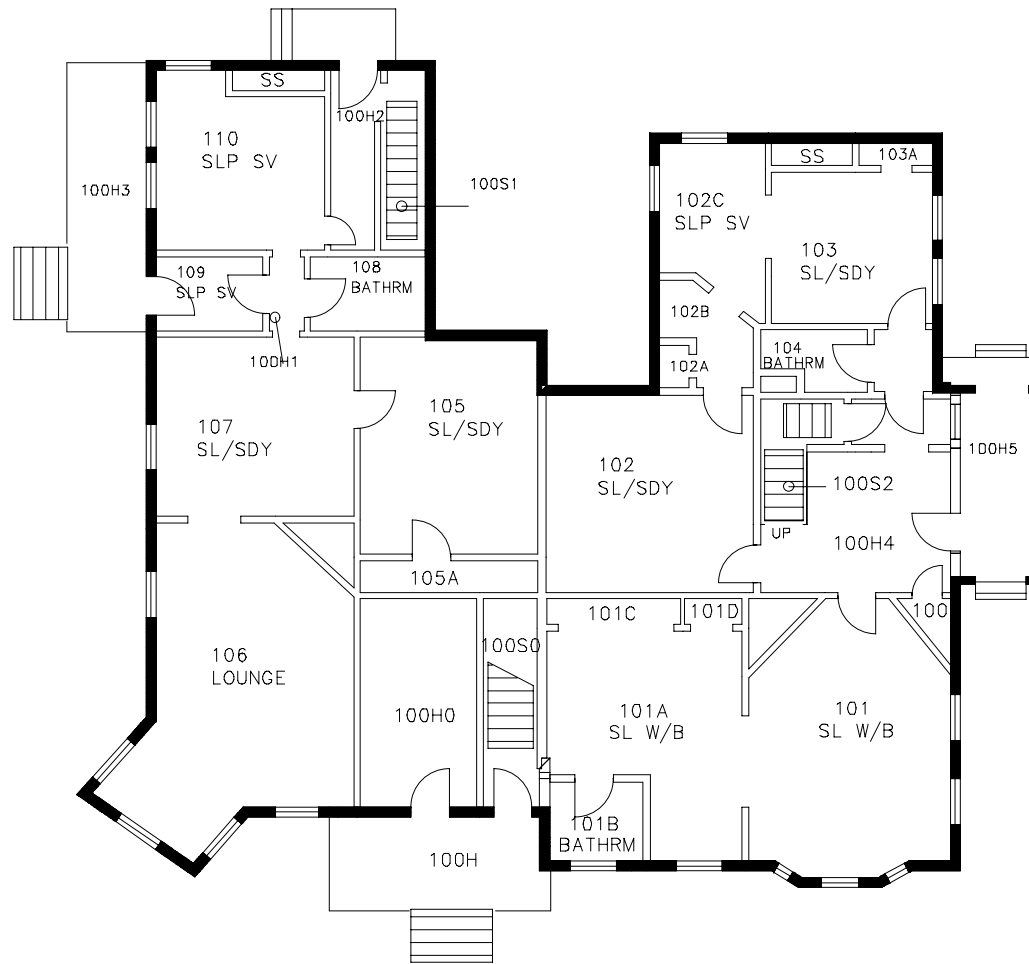

M090 90 - 94 CURTIS STREET
BASEMENT
TUFTS UNIVERSITY
GROSS AREA = 2,275 SQ.FT.

M090 90 - 94 CURTIS STREET
FIRST FLOOR
TUFTS UNIVERSITY
GROSS AREA = 2,617 SQ.FT.

M090 90 - 94 CURTIS STREET
 SECOND FLOOR
 TUFTS UNIVERSITY
 GROSS AREA = 2,324 SQ.FT.

M090 90 - 94 CURTIS STREET
 THIRD FLOOR
 TUFTS UNIVERSITY
 GROSS AREA = 1,977 SQ.FT.