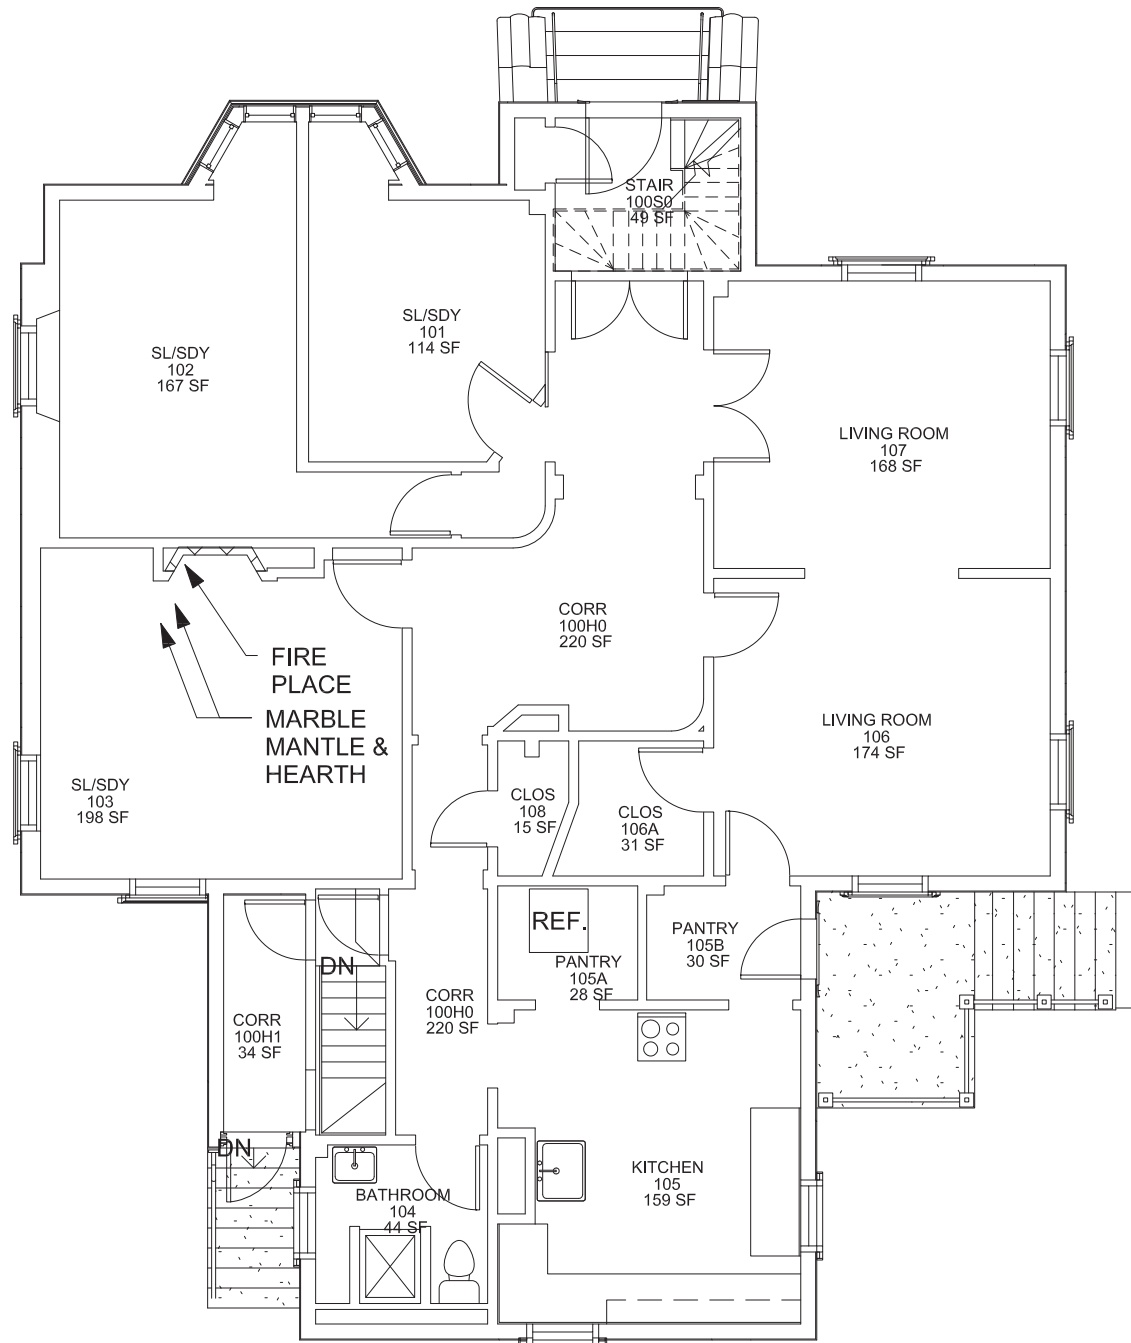

Building Number:	M109
Building Name:	92 Professors Row
Floor:	Basement
Building GSF:	4,943 SF
Floor GSF:	1,608 SF
Date:	07.29.2014

Building Number:	M109
Building Name:	92 Professors Row
Floor:	Second
Building GSF:	4,943 SF
Floor GSF:	1,642 SF
Date:	07.29.2014

① Level 2 Floor Plan  
3/16" = 1'-0"

Building Number:	<b>M109</b>
Building Name:	<b>92 Professors Row</b>
GSF:	<b>1642 SF</b>
Floor:	<b>Level 2 Plan</b>
Date:	<b>07/29/14</b>