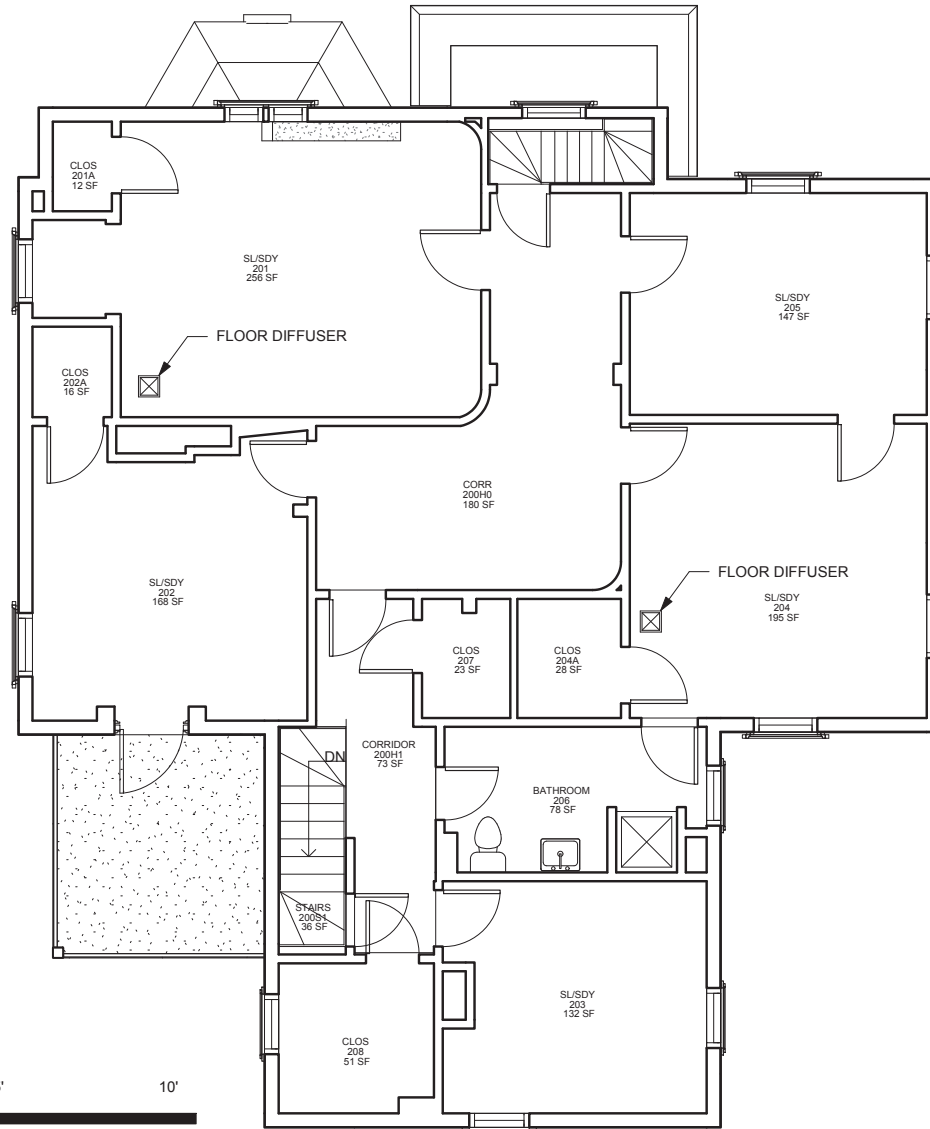

Building Number:	M109
Building Name:	92 Professors Row
Floor:	Basement
Building GSF:	4,943 SF
Floor GSF:	1,608 SF
Date:	07.29.2014

Building Number:	M109
Building Name:	92 Professors Row
Floor:	Second
Building GSF:	4,943 SF
Floor GSF:	1,642 SF
Date:	07.29.2014

① Level 2 Floor Plan  
3/16" = 1'-0"

Building Number:	<b>M109</b>
Building Name:	<b>92 Professors Row</b>
GSF:	<b>1642 SF</b>
Floor:	<b>Level 2 Plan</b>
Date:	<b>07/29/14</b>