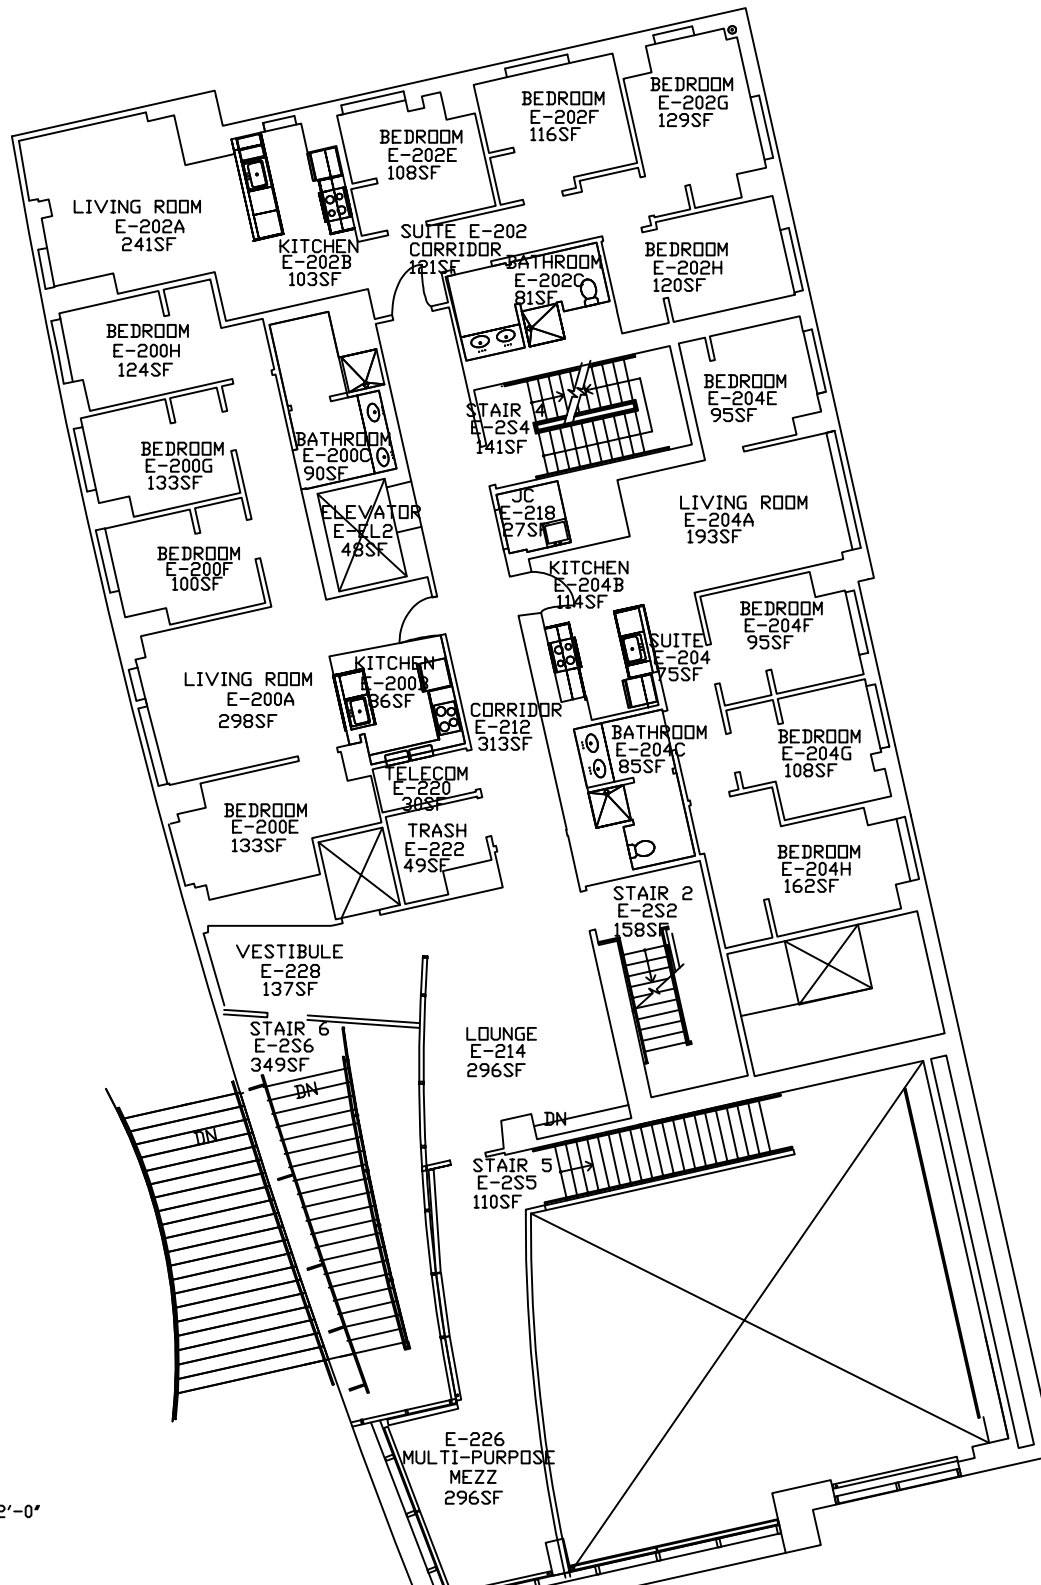

Building Number:	M196
Building Name:	Sophia Gordon Hall East
Building Address:	15 Talbot Ave
Building GSF:	31,702 SF
Floor GSF:	7,075 SF
Floor:	First
Rev Date:	1.4.2019

Building Number:	M196E
Building Name:	Sophia Gordon East
Ownership:	Tufts
Floor:	2
Building GSF:	31,702 GSF
Floor GSF:	7,582 GSF
Date:	01.04.2019

Building Number:	M196E
Building Name:	Sophia Gordon East
Ownership:	Tufts
Floor:	3
Building GSF:	31,702 GSF
Floor GSF:	7,575 GSF
Date:	01.05.2019

Building Number:	M196E
Building Name:	Sophia Gordon East
Address:	15 Talbot Ave
Ownership:	Tufts
Floor:	4
Building GSF:	31,702 GSF
Floor GSF:	7,582 GSF
Date:	01.05.2019

Building Number:	M196E
Building Name:	Sophia Gordon East
Ownership:	Tufts
Floor:	5
Building GSF:	31,702 GSF
Floor GSF:	1,890 GSF
Date:	01.05.2019

Building Number:	M196W
Building Name:	Sophia Gordon West
Address:	15 Talbot Ave
Ownership:	Tufts
Floor:	1
Building GSF:	27,485 GSF
Floor GSF:	5,424 GSF
Date:	01.08.2018

196 SOPHIA GORDON HALL
 WEST DORM SECOND FLOOR
 TUFTS UNIVERSITY
 GROSS AREA = 6825 SQ. FT.

Building Number:	M196W
Building Name:	Sophia Gordon West
Ownership:	Tufts
Floor:	2
Building GSF:	27,485 GSF
Floor GSF:	6,825 GSF
Date:	01.11.2019