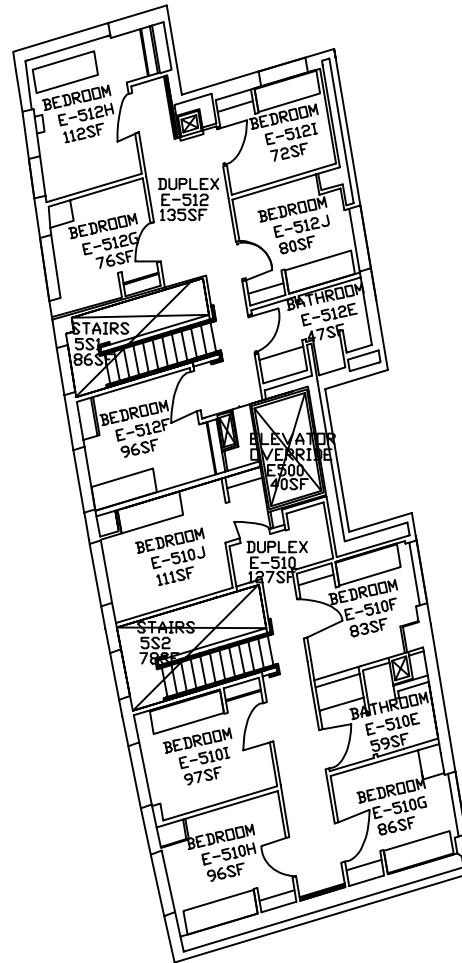

Building Number:	M196
Building Name:	Sophia Gordon Hall East
Building Address:	15 Talbot Ave
Building GSF:	31,702 SF
Floor GSF:	7,075 SF
Floor:	First
Rev Date:	1.4.2019

Building Number:	M196E
Building Name:	Sophia Gordon East
Ownership:	Tufts
Floor:	2
Building GSF:	31,702 GSF
Floor GSF:	7,582 GSF
Date:	01.04.2019

Building Number:	M196E
Building Name:	Sophia Gordon East
Ownership:	Tufts
Floor:	3
Building GSF:	31,702 GSF
Floor GSF:	7,575 GSF
Date:	01.05.2019

Building Number:	M196E
Building Name:	Sophia Gordon East
Address:	15 Talbot Ave
Ownership:	Tufts
Floor:	4
Building GSF:	31,702 GSF
Floor GSF:	7,582 GSF
Date:	01.05.2019

196 SOPHIA GORDON HALL
 WEST DORM SECOND FLOOR
 TUFTS UNIVERSITY
 GROSS AREA = 6825 SQ. FT.

Building Number:	M196W
Building Name:	Sophia Gordon West
Ownership:	Tufts
Floor:	2
Building GSF:	27,485 GSF
Floor GSF:	6,825 GSF
Date:	01.11.2019