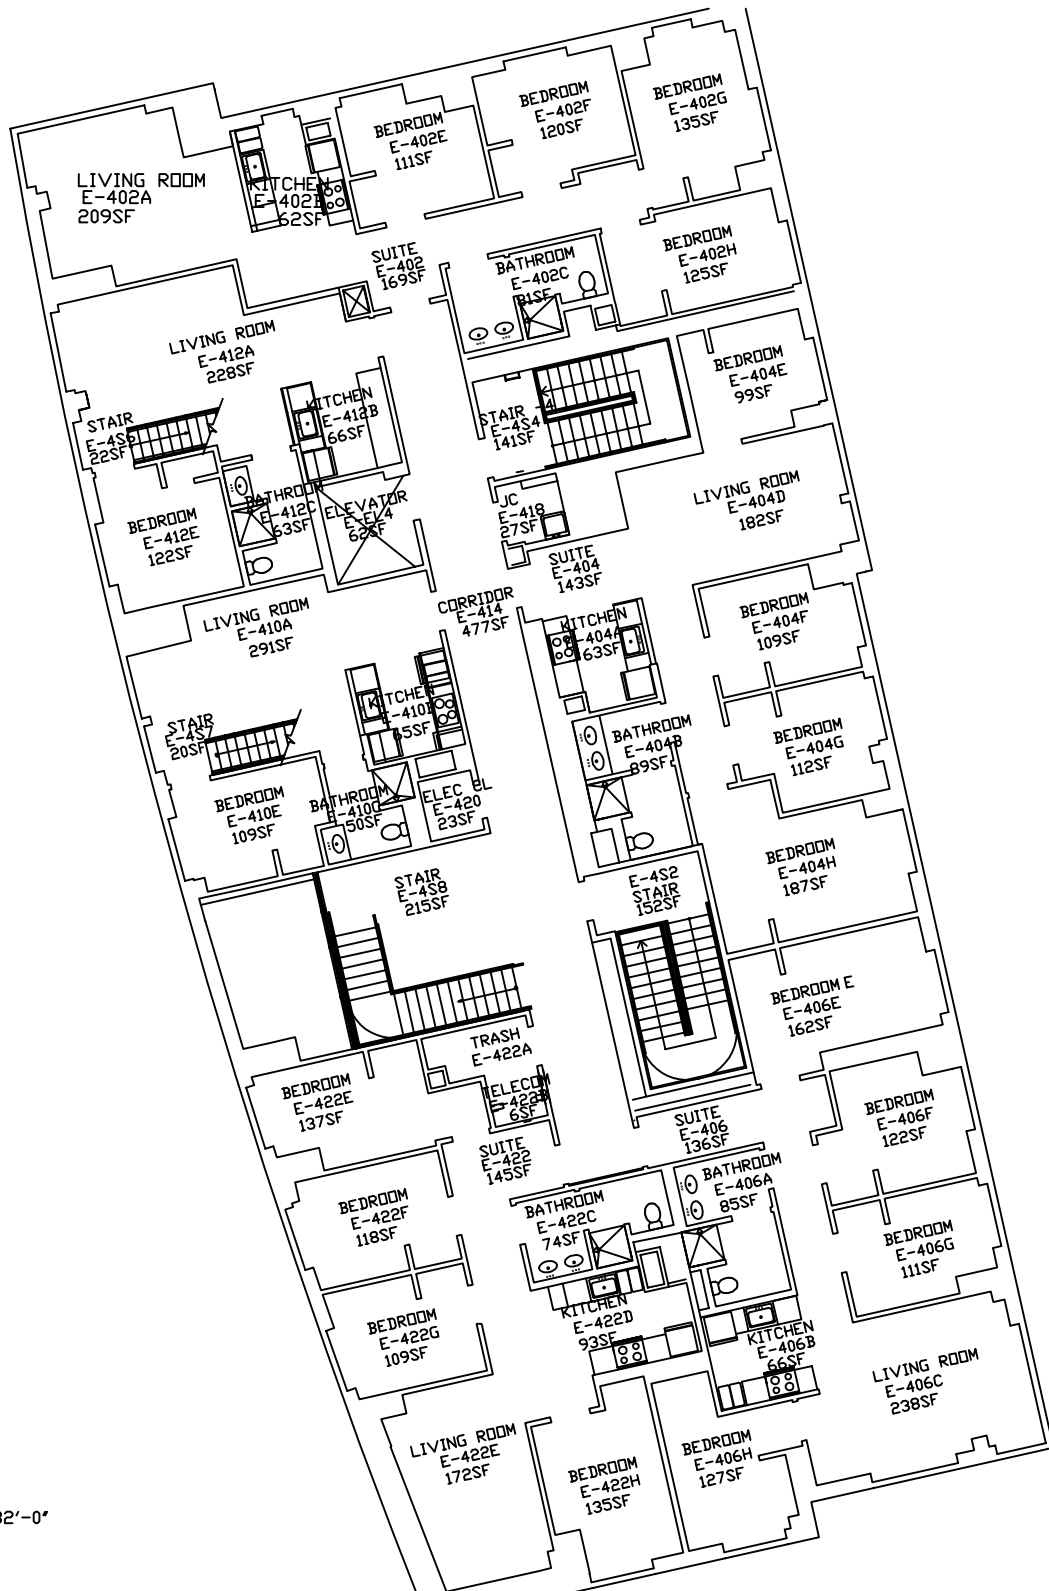

Building Number:	M196
Building Name:	Sophia Gordon Hall East
Building Address:	15 Talbot Ave
Building GSF:	31,702 SF
Floor GSF:	7,075 SF
Floor:	First
Rev Date:	1.4.2019

Building Number:	M196E
Building Name:	Sophia Gordon East
Ownership:	Tufts
Floor:	2
Building GSF:	31,702 GSF
Floor GSF:	7,582 GSF
Date:	01.04.2019

Building Number:	M196E
Building Name:	Sophia Gordon East
Ownership:	Tufts
Floor:	3
Building GSF:	31,702 GSF
Floor GSF:	7,575 GSF
Date:	01.05.2019

Building Number:	M196E
Building Name:	Sophia Gordon East
Address:	15 Talbot Ave
Ownership:	Tufts
Floor:	4
Building GSF:	31,702 GSF
Floor GSF:	7,582 GSF
Date:	01.05.2019

Building Number:	M196E
Building Name:	Sophia Gordon East
Ownership:	Tufts
Floor:	5
Building GSF:	31,702 GSF
Floor GSF:	1,890 GSF
Date:	01.05.2019

Building Number:	M196W
Building Name:	Sophia Gordon West
Address:	15 Talbot Ave
Ownership:	Tufts
Floor:	1
Building GSF:	27,485 GSF
Floor GSF:	5,424 GSF
Date:	01.08.2018

196 SOPHIA GORDON HALL
 WEST DORM SECOND FLOOR
 TUFTS UNIVERSITY
 GROSS AREA = 6825 SQ. FT.

Building Number:	M196W
Building Name:	Sophia Gordon West
Ownership:	Tufts
Floor:	2
Building GSF:	27,485 GSF
Floor GSF:	6,825 GSF
Date:	01.11.2019