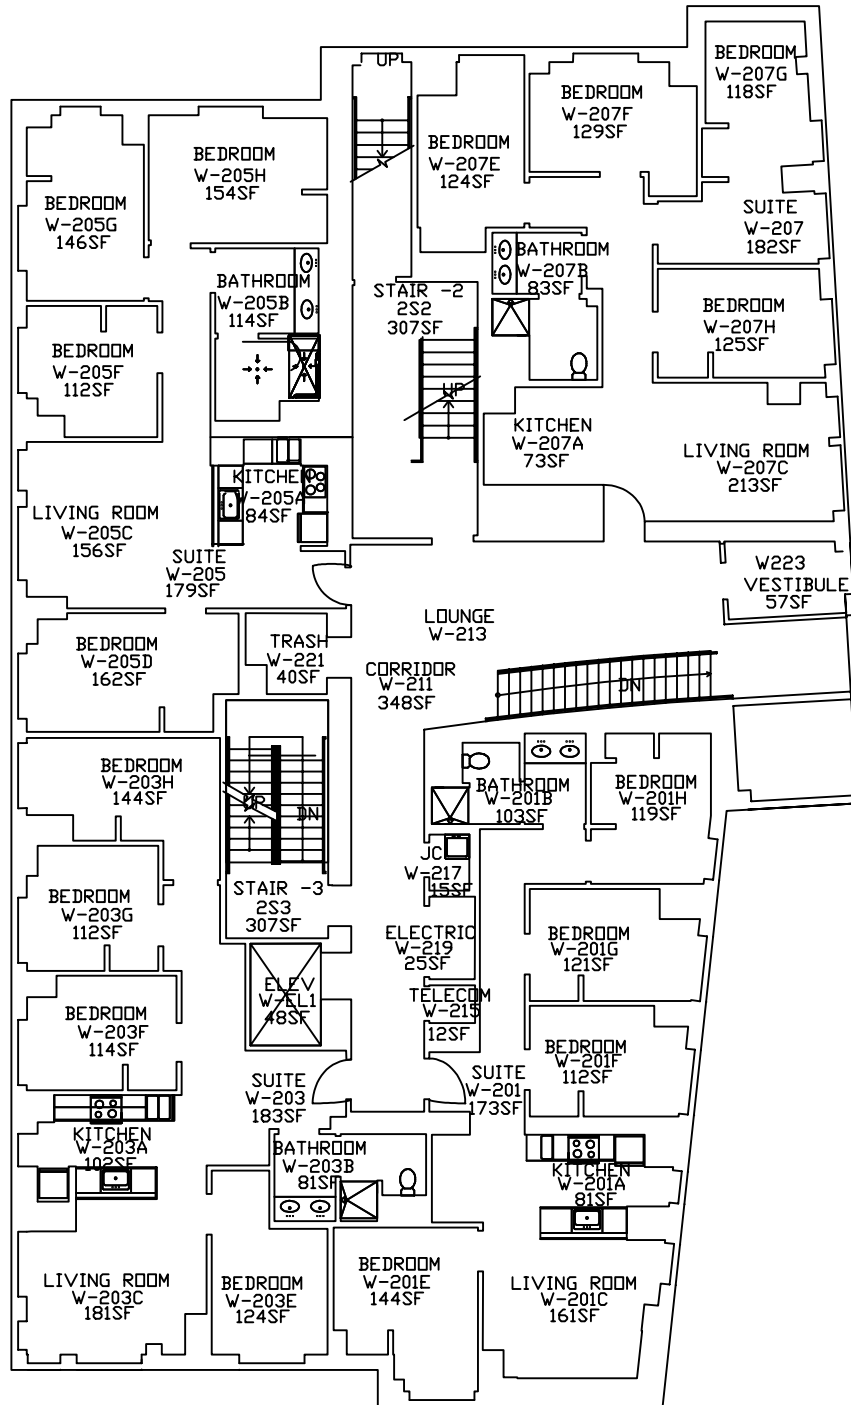

Building Number:	M196
Building Name:	Sophia Gordon Hall East
Building Address:	15 Talbot Ave
Building GSF:	31,702 SF
Floor GSF:	7,075 SF
Floor:	First
Rev Date:	1.4.2019

Building Number:	M196E
Building Name:	Sophia Gordon East
Ownership:	Tufts
Floor:	2
Building GSF:	31,702 GSF
Floor GSF:	7,582 GSF
Date:	01.04.2019

Building Number:	M196E
Building Name:	Sophia Gordon East
Ownership:	Tufts
Floor:	3
Building GSF:	31,702 GSF
Floor GSF:	7,575 GSF
Date:	01.05.2019

Building Number:	M196E
Building Name:	Sophia Gordon East
Address:	15 Talbot Ave
Ownership:	Tufts
Floor:	4
Building GSF:	31,702 GSF
Floor GSF:	7,582 GSF
Date:	01.05.2019

Building Number:	M196E
Building Name:	Sophia Gordon East
Ownership:	Tufts
Floor:	5
Building GSF:	31,702 GSF
Floor GSF:	1,890 GSF
Date:	01.05.2019

Building Number:	M196W
Building Name:	Sophia Gordon West
Address:	15 Talbot Ave
Ownership:	Tufts
Floor:	1
Building GSF:	27,485 GSF
Floor GSF:	5,424 GSF
Date:	01.08.2018

196 SOPHIA GORDON HALL
 WEST DORM SECOND FLOOR
 TUFTS UNIVERSITY
 GROSS AREA = 6825 SQ. FT.

Building Number:	M196W
Building Name:	Sophia Gordon West
Ownership:	Tufts
Floor:	2
Building GSF:	27,485 GSF
Floor GSF:	6,825 GSF
Date:	01.11.2019