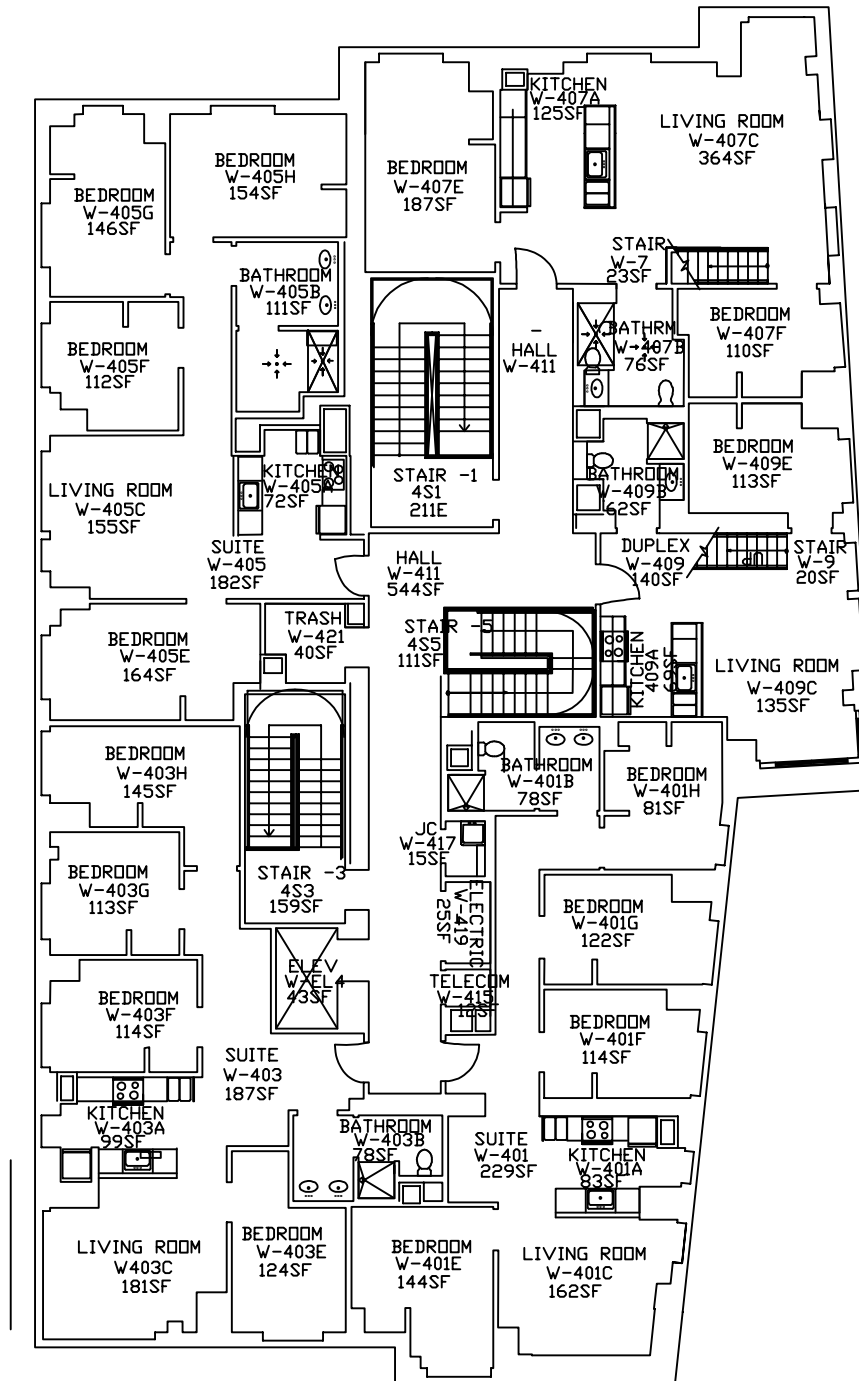

Building Number:	M196W
Building Name:	Sophia Gordon West
Ownership:	Tufts
Floor:	4
Building GSF:	24,485 SF
Floor GSF:	6,825 SF
Date:	01.11.2019