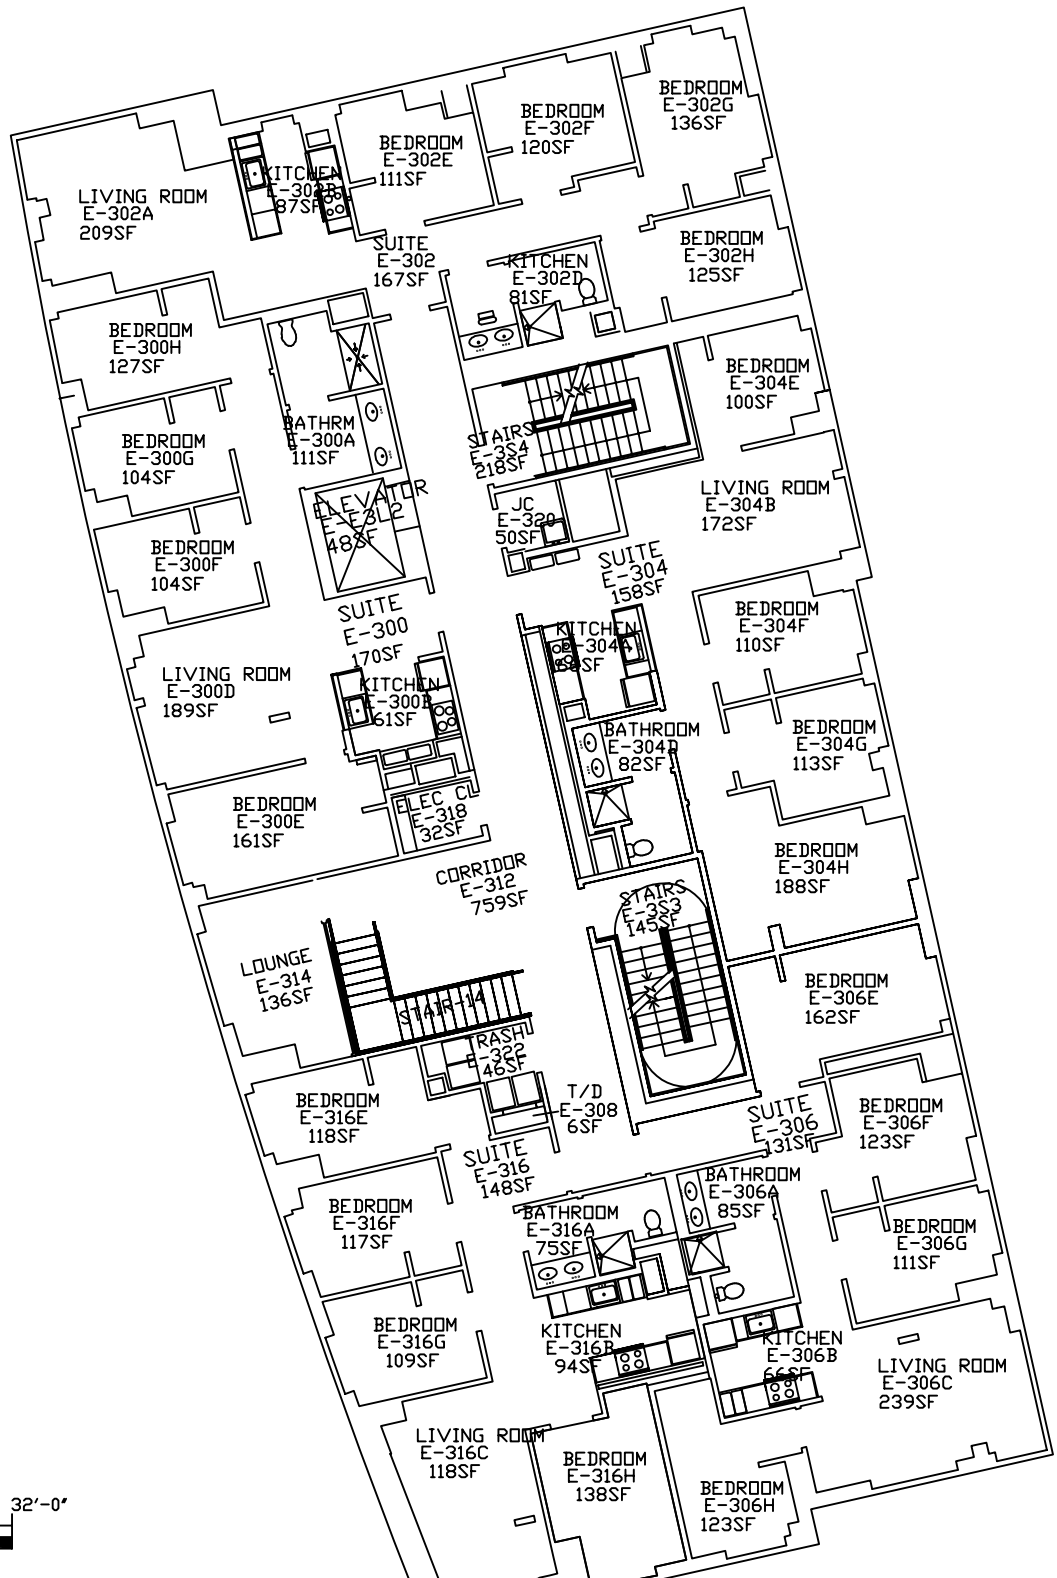

Building Number:	M196
Building Name:	Sophia Gordon Hall East
Building Address:	15 Talbot Ave
Building GSF:	31,702 SF
Floor GSF:	7,075 SF
Floor:	First
Rev Date:	1.4.2019

Building Number:	M196E
Building Name:	Sophia Gordon East
Ownership:	Tufts
Floor:	2
Building GSF:	31,702 GSF
Floor GSF:	7,582 GSF
Date:	01.04.2019

Building Number:	M196E
Building Name:	Sophia Gordon East
Ownership:	Tufts
Floor:	3
Building GSF:	31,702 GSF
Floor GSF:	7,575 GSF
Date:	01.05.2019

Building Number:	M196E
Building Name:	Sophia Gordon East
Address:	15 Talbot Ave
Ownership:	Tufts
Floor:	4
Building GSF:	31,702 GSF
Floor GSF:	7,582 GSF
Date:	01.05.2019

Building Number:	M196E
Building Name:	Sophia Gordon East
Ownership:	Tufts
Floor:	5
Building GSF:	31,702 GSF
Floor GSF:	1,890 GSF
Date:	01.05.2019

Building Number:	M196W
Building Name:	Sophia Gordon West
Address:	15 Talbot Ave
Ownership:	Tufts
Floor:	1
Building GSF:	27,485 GSF
Floor GSF:	5,424 GSF
Date:	01.08.2018

196 SOPHIA GORDON HALL
 WEST DORM SECOND FLOOR
 TUFTS UNIVERSITY
 GROSS AREA = 6825 SQ. FT.

Building Number:	M196W
Building Name:	Sophia Gordon West
Ownership:	Tufts
Floor:	2
Building GSF:	27,485 GSF
Floor GSF:	6,825 GSF
Date:	01.11.2019