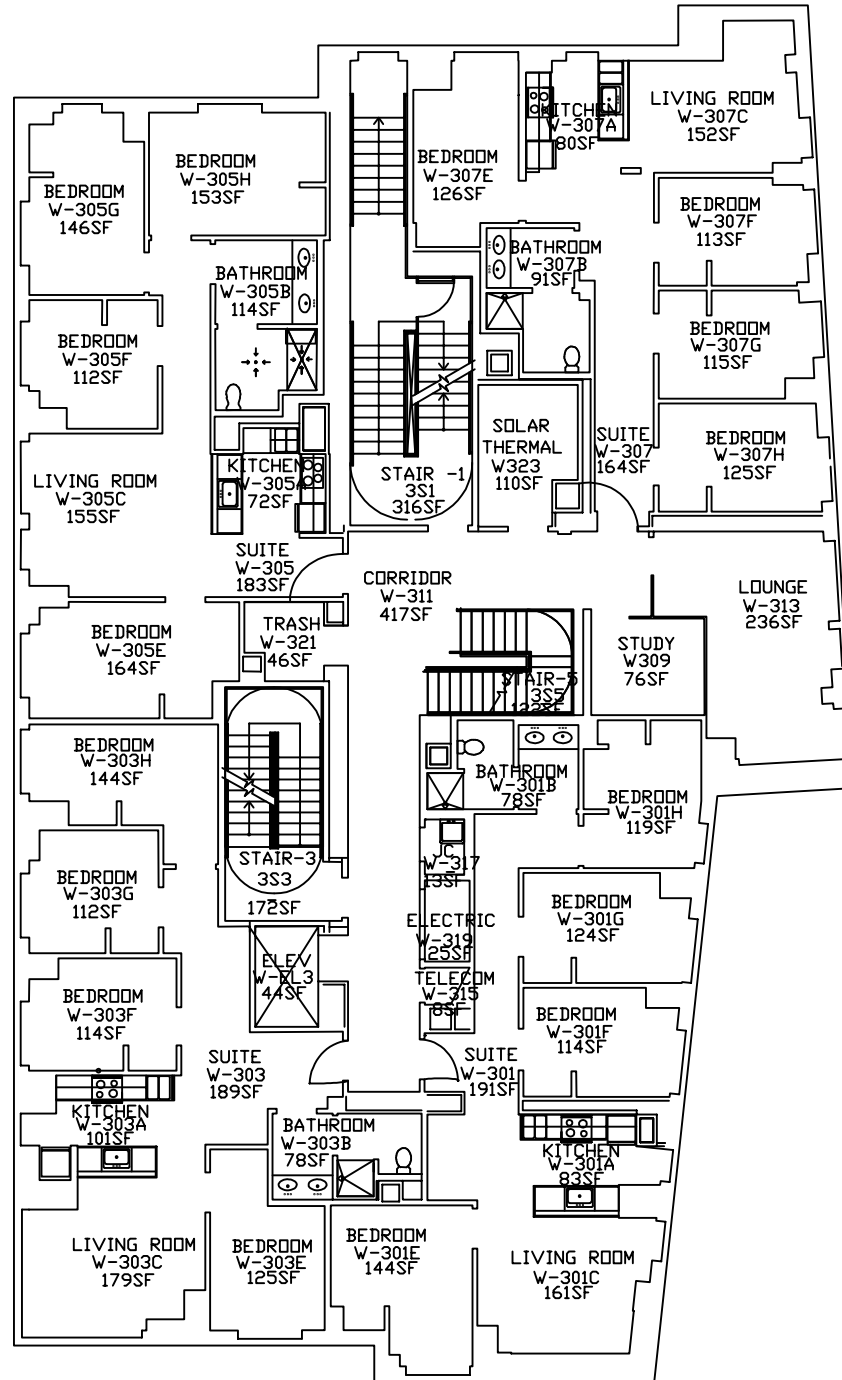

Building Number:	M196
Building Name:	Sophia Gordon Hall East
Building Address:	15 Talbot Ave
Building GSF:	31,702 SF
Floor GSF:	7,075 SF
Floor:	First
Rev Date:	1.4.2019

Building Number:	M196E
Building Name:	Sophia Gordon East
Ownership:	Tufts
Floor:	2
Building GSF:	31,702 GSF
Floor GSF:	7,582 GSF
Date:	01.04.2019

Building Number:	M196E
Building Name:	Sophia Gordon East
Ownership:	Tufts
Floor:	3
Building GSF:	31,702 GSF
Floor GSF:	7,575 GSF
Date:	01.05.2019

Building Number:	M196E
Building Name:	Sophia Gordon East
Address:	15 Talbot Ave
Ownership:	Tufts
Floor:	4
Building GSF:	31,702 GSF
Floor GSF:	7,582 GSF
Date:	01.05.2019

Building Number:	M196E
Building Name:	Sophia Gordon East
Ownership:	Tufts
Floor:	5
Building GSF:	31,702 GSF
Floor GSF:	1,890 GSF
Date:	01.05.2019

Building Number:	M196W
Building Name:	Sophia Gordon West
Address:	15 Talbot Ave
Ownership:	Tufts
Floor:	1
Building GSF:	27,485 GSF
Floor GSF:	5,424 GSF
Date:	01.08.2018

196 SOPHIA GORDON HALL
 WEST DORM SECOND FLOOR
 TUFTS UNIVERSITY
 GROSS AREA = 6825 SQ. FT.

Building Number:	M196W
Building Name:	Sophia Gordon West
Ownership:	Tufts
Floor:	2
Building GSF:	27,485 GSF
Floor GSF:	6,825 GSF
Date:	01.11.2019