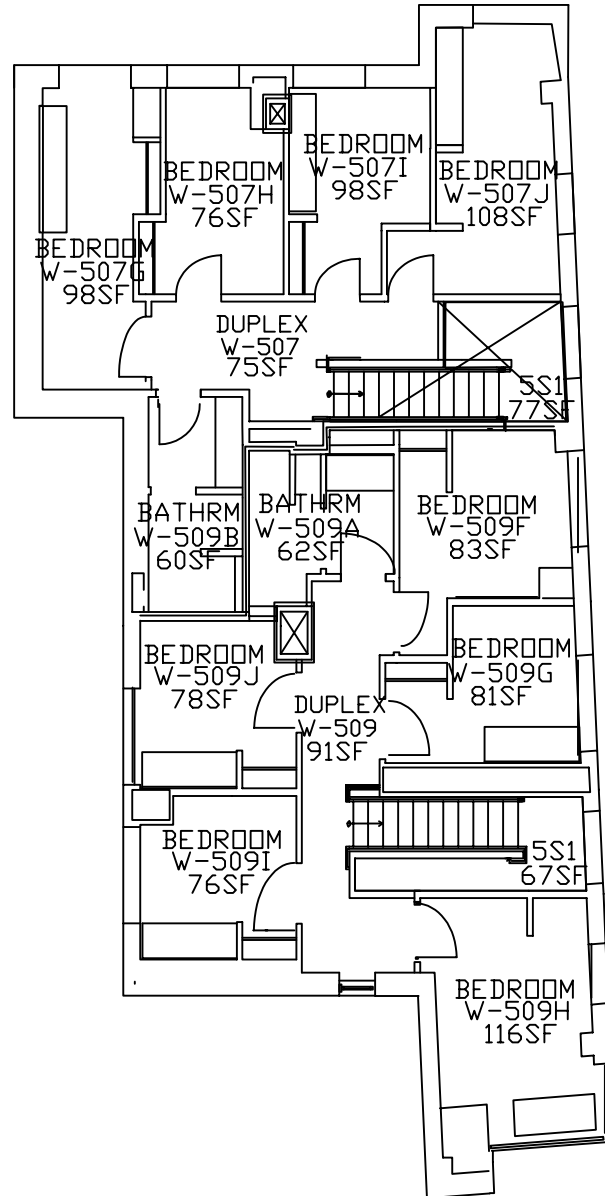

196 SOPHIA GORDON HALL
 WEST DORM SECOND FLOOR
 TUFTS UNIVERSITY
 GROSS AREA = 6825 SQ. FT.

Building Number:	M196W
Building Name:	Sophia Gordon West
Ownership:	Tufts
Floor:	2
Building GSF:	27,485 GSF
Floor GSF:	6,825 GSF
Date:	01.11.2019

Building Number:	M196W
Building Name:	Sophia Gordon West
Ownership:	Tufts
Floor:	3
Building GSF:	24,485 GSF
Floor GSF:	6,826 GSF
Date:	01.11.2019

Building Number:	M196W
Building Name:	Sophia Gordon West
Ownership:	Tufts
Floor:	4
Building GSF:	24,485 SF
Floor GSF:	6,825 SF
Date:	01.11.2019

Building Number:	M196W
Building Name:	Sophia Gordon West
Ownership:	Tufts
Floor:	5
Building GSF:	24,485 SF
Floor GSF:	1,590 SF
Date:	01.11.2019