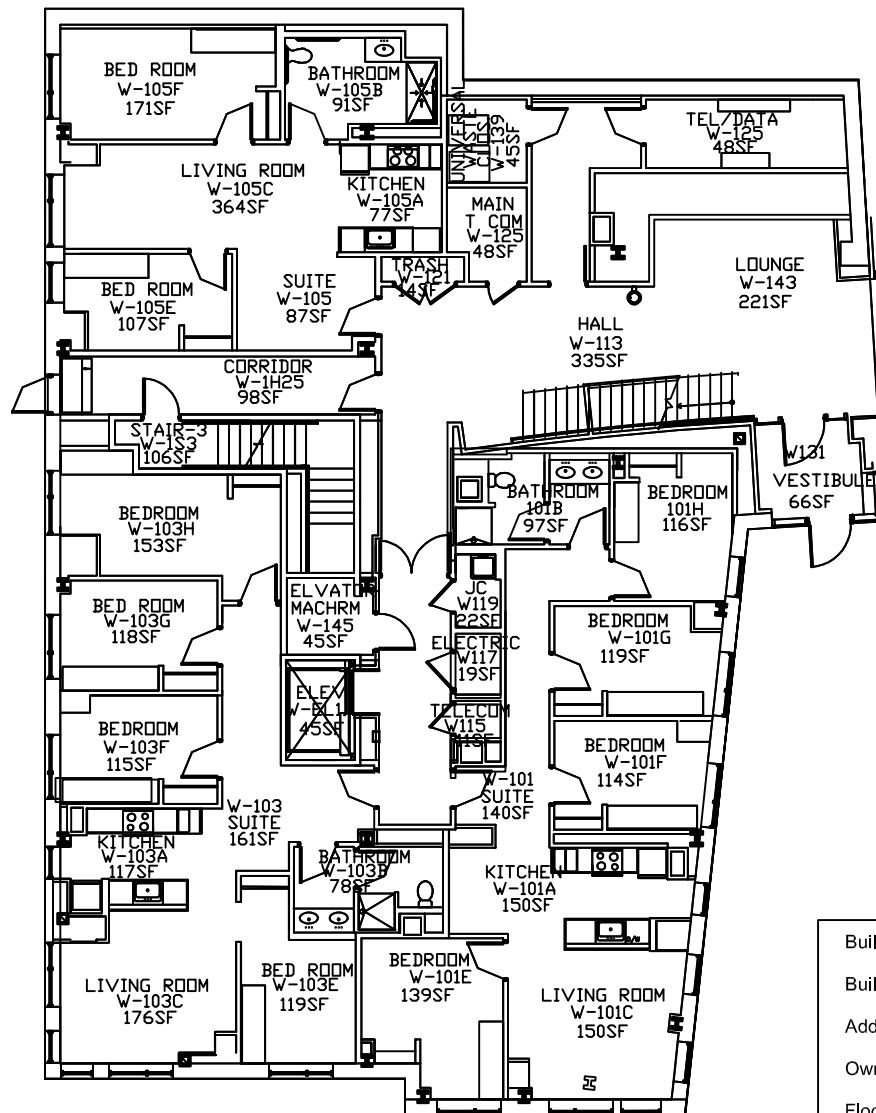

Building Number:	M196
Building Name:	Sophia Gordon Hall East
Building Address:	15 Talbot Ave
Building GSF:	31,702 SF
Floor GSF:	7,075 SF
Floor:	First
Rev Date:	1.4.2019

Building Number:	M196E
Building Name:	Sophia Gordon East
Ownership:	Tufts
Floor:	2
Building GSF:	31,702 GSF
Floor GSF:	7,582 GSF
Date:	01.04.2019

Building Number:	M196E
Building Name:	Sophia Gordon East
Ownership:	Tufts
Floor:	3
Building GSF:	31,702 GSF
Floor GSF:	7,575 GSF
Date:	01.05.2019

Building Number:	M196E
Building Name:	Sophia Gordon East
Address:	15 Talbot Ave
Ownership:	Tufts
Floor:	4
Building GSF:	31,702 GSF
Floor GSF:	7,582 GSF
Date:	01.05.2019

Building Number:	M196E
Building Name:	Sophia Gordon East
Ownership:	Tufts
Floor:	5
Building GSF:	31,702 GSF
Floor GSF:	1,890 GSF
Date:	01.05.2019

Building Number:	M196W
Building Name:	Sophia Gordon West
Address:	15 Talbot Ave
Ownership:	Tufts
Floor:	1
Building GSF:	27,485 GSF
Floor GSF:	5,424 GSF
Date:	01.08.2018

196 SOPHIA GORDON HALL
 WEST DORM SECOND FLOOR
 TUFTS UNIVERSITY
 GROSS AREA = 6825 SQ. FT.

Building Number:	M196W
Building Name:	Sophia Gordon West
Ownership:	Tufts
Floor:	2
Building GSF:	27,485 GSF
Floor GSF:	6,825 GSF
Date:	01.11.2019