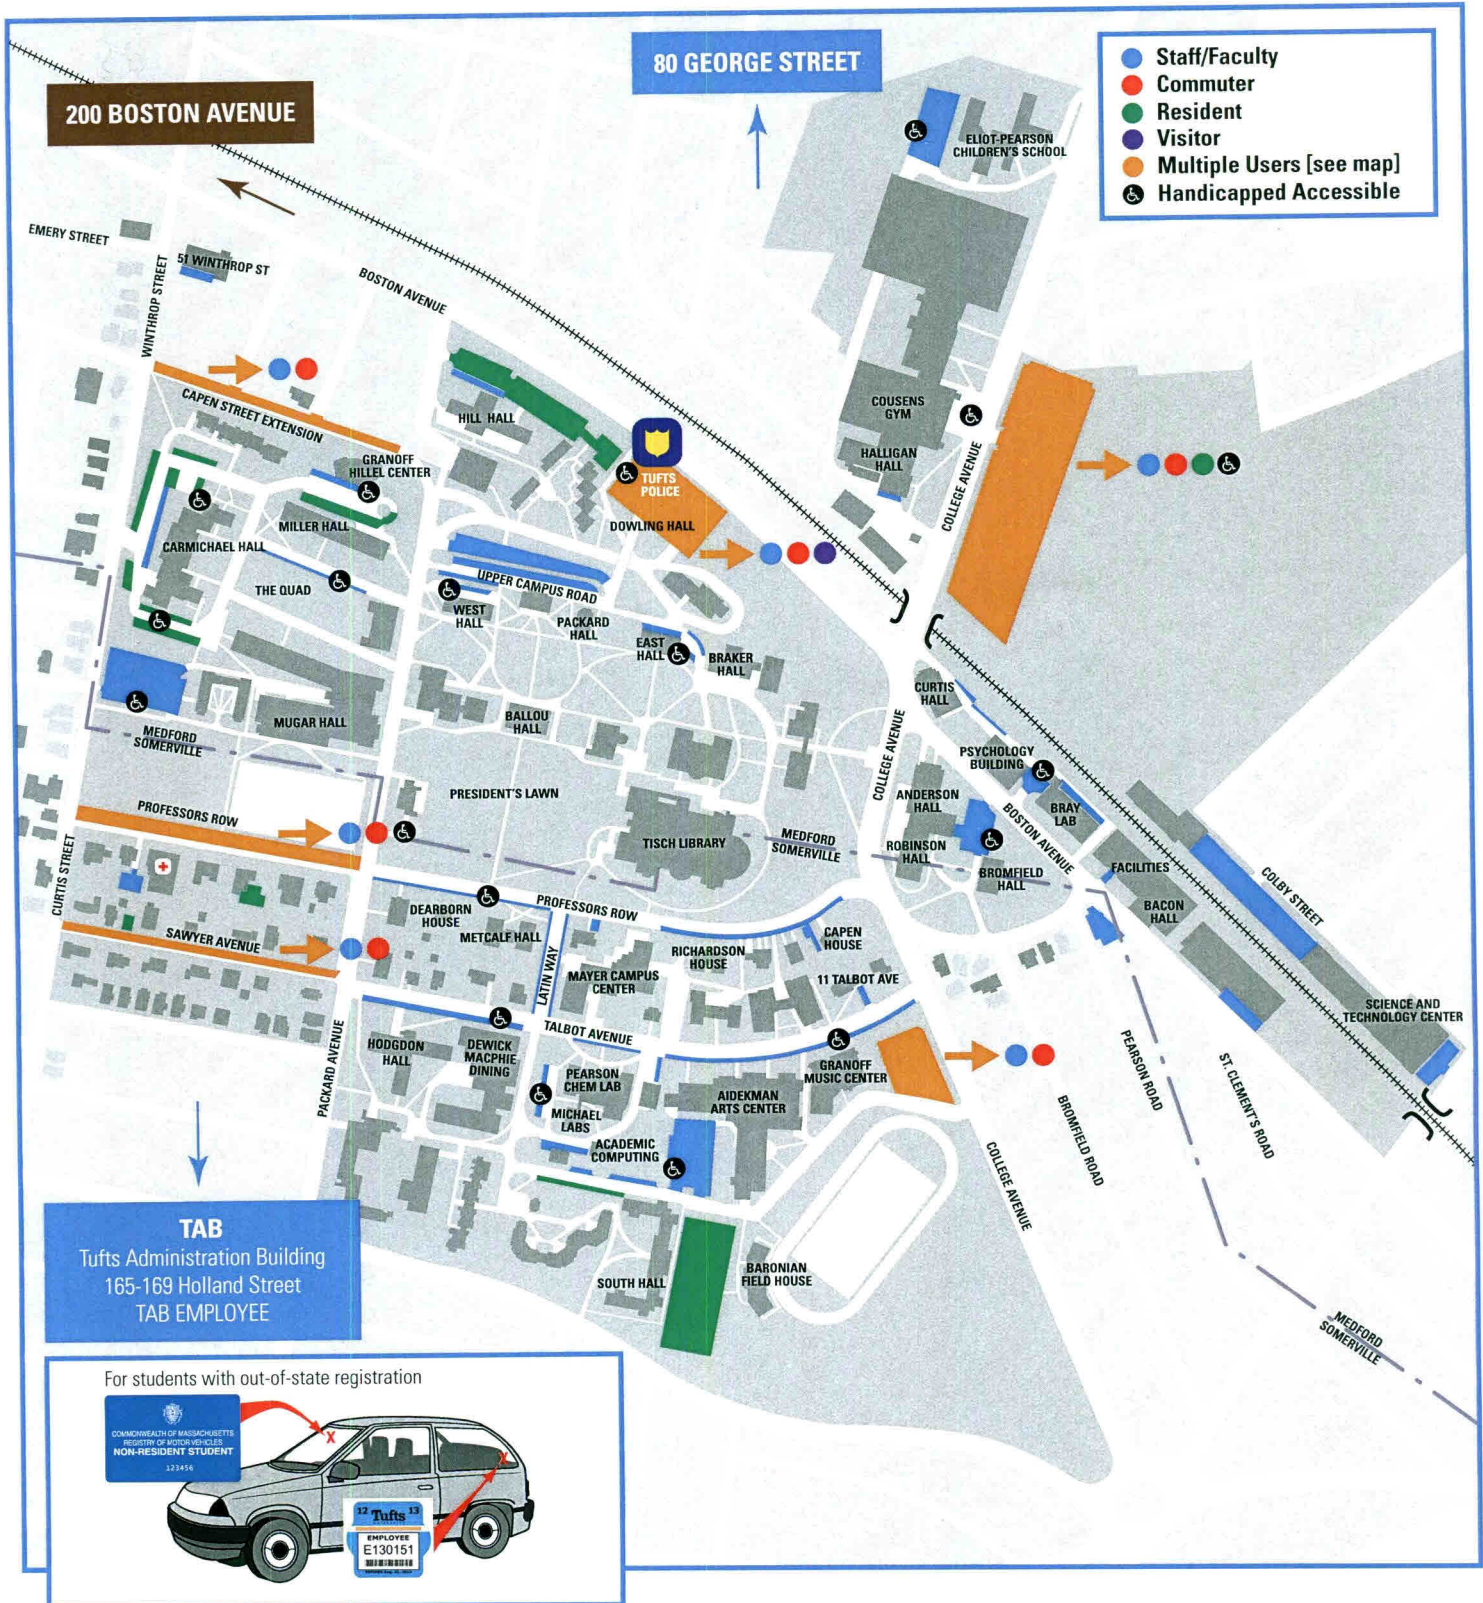

Medford/Somerville Campus Parking Map

JUNE 2013 EDITION

Public Safety Administrative Services

Open Monday through Friday, 9 a.m. to 5 p.m. at  on the map
 419 Boston Avenue, on the first floor of the parking garage
 Tel 617.627.3692 | Fax 617.627.3789 | <http://publicsafety.tufts.edu/parking>